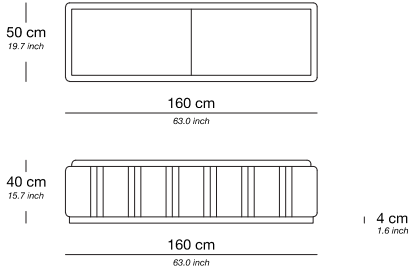

Ottoman 160

Base / Feet / Finish	Fabric (m)	Leather (m ²)	Note
Solid beechwood dark brown	9	18	-
Solid beechwood black	9	18	-

Ottoman 180

Base / Feet / Finish	Fabric (m)	Leather (m ²)	Note
Solid beechwood dark brown	10	20	-
Solid beechwood black	10	20	-