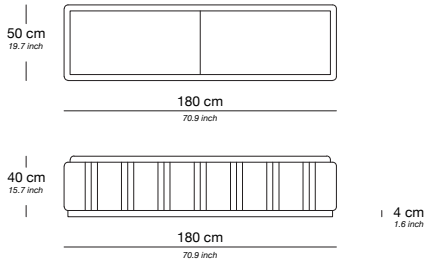

Ottoman 160

Base / Feet / Finish	Fabric (m)	Leather (m ²)	Note
Solid beechwood dark brown	9	18	-
Solid beechwood black	9	18	-

Ottoman 180

Base / Feet / Finish	Fabric (m)	Leather (m ²)	Note
Solid beechwood dark brown	10	20	-
Solid beechwood black	10	20	-