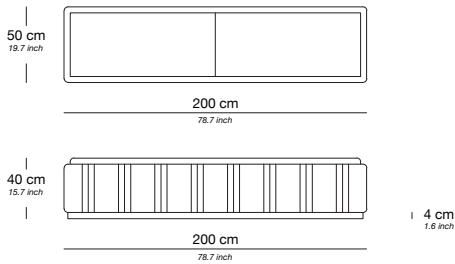

Ottoman 200

Base / Feet / Finish	Fabric (m)	Leather (m²)	Note
Solid beechwood dark brown	11	22	-
Solid beechwood black	11	22	-