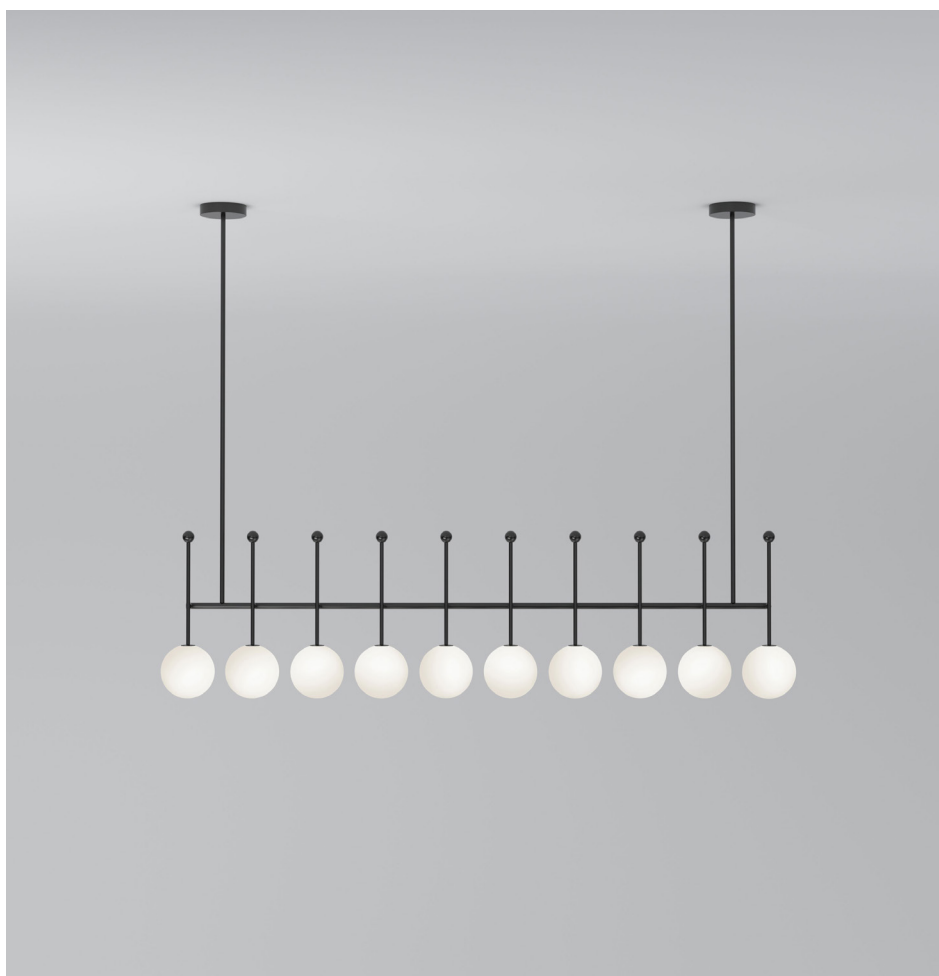

ATELIER ARETI

PRODUCT

Lever 520
Pendant light / Straight

MATERIALS AND COLOUR OPTIONS

Brushed brass; powder coated metal; nickel; white glass

VERSIONS

Brushed brass structure	520OL-P02-BR01
Black structure	520OL-P02-ME01
White structure	520OL-P02-ME02
coloured metal structure	520OL-P02-ME03
Nickel structure	520OL-P02-NI01

TECHNICAL DETAILS

10 x G9 LED 5W max
110-230V
IP20
Lights bulbs not included

MADE IN

Germany

Sizes in mm. Flat attachments available on request. Variations in colour and size are available for some collections, please contact Areti for more details.

Our collections are hand made and made to order, small irregularities in shape or surface will occur, they are inherent to the hand made process and should not be seen as flaws. For detailed information on any products: contact@atelierareti.com