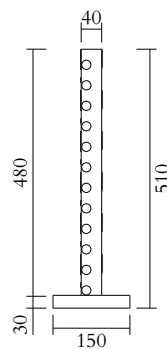

ATELIER ARETI

PRODUCT

Linetype 474

Desk light / Dots + dashes + slashes + dots and dashes
on quadruple tube

MATERIALS AND COLOUR OPTIONS

Brushed brass; white acrylic

VERSIONS

Brass structure; white acrylic 474OL-D02-BR01

TECHNICAL DETAILS

Built in LED tube

Input voltage EU: 230V

Input voltage US: 110V

Output voltage: 24V

2700K

IP20

CABLE LENGTH

1,50 m

NOTE

Built in LED light source can be changed by Atelier
Areti or a qualified workshop only

MADE IN

Germany

Sizes in mm. Flat attachments available under request. Variations in colour and size are available for some collections, please contact Areti for more details.

Our collections are hand made and made to order, small irregularities in shape or surface will occur, they are inherent to the hand made process and should not be seen as flaws. For detailed information on any products: contact@atelierareti.com