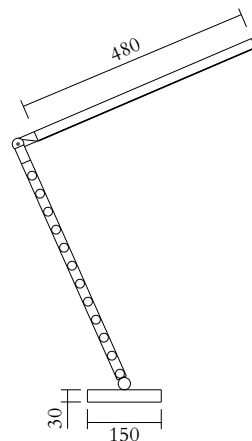

ATELIER ARETI

PRODUCT

Linetype 474
Desk light / Dots solid on single tube

MATERIALS AND COLOUR OPTIONS

Brushed brass; white acrylic

VERSIONS

Brass structure; white acrylic 474OL-D01-BR01

TECHNICAL DETAILS

Built in LED tube
Input voltage EU: 230V
Input voltage US: 110V
Output voltage: 24V
2700K
IP20

CABLE LENGTH

1,50 m

NOTE

Built in LED light source can be changed by Atelier Areti or a qualified workshop only

MADE IN

Germany

Sizes in mm. Flat attachments available under request. Variations in colour and size are available for some collections, please contact Areti for more details.

Our collections are hand made and made to order, small irregularities in shape or surface will occur, they are inherent to the hand made process and should not be seen as flaws. For detailed information on any products: contact@atelierareti.com