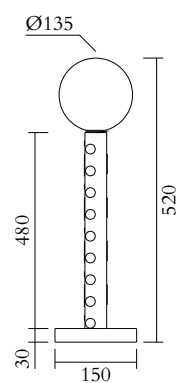

ATELIER ARETI

PRODUCT

Linetype 474

Desk light / Dots + dashes + slashes + dots and dashes
on quadruple tube

MATERIALS AND COLOUR OPTIONS

Brushed brass; white acrylic; white glass

VERSIONS

Brass structure; white acrylic 474OL-D03-BR01

TECHNICAL DETAILS

Globe Ø135: 1 x G9 LED 5W max

Built in LED tube

Input voltage EU: 230V

Input voltage US: 110V

Output voltage: 24V

2700K

IP20

CABLE LENGTH

1,50 m

NOTE

Built in LED light source can be changed by Atelier
Areti or a qualified workshop only

MADE IN

Germany

Sizes in mm. Flat attachments available under request. Variations in colour and size are available for some collections, please contact Areti for more details.

Our collections are hand made and made to order, small irregularities in shape or surface will occur, they are inherent to the hand made process and should not be seen as flaws. For detailed information on any products: contact@atelierareti.com