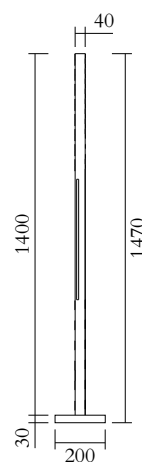

ATELIER ARETI

PRODUCT

Linetype 474

Floor light / 3 segments on quadruple tube

MATERIALS AND COLOUR OPTIONS

Brushed brass; white acrylic

VERSIONS

Brass structure; white acrylic 474OL-F02-BR01

TECHNICAL DETAILS

Built in LED tube

Input voltage EU: 230V

Input voltage US: 110V

Output voltage: 24V

2700K

IP20

CABLE LENGTH

2,00 m

NOTE

Built in LED light source can be changed by Atelier Areti or a qualified workshop only

MADE IN

Germany

Sizes in mm. Flat attachments available under request. Variations in colour and size are available for some collections, please contact Areti for more details.

Our collections are hand made and made to order, small irregularities in shape or surface will occur, they are inherent to the hand made process and should not be seen as flaws. For detailed information on any products: contact@atelierareti.com