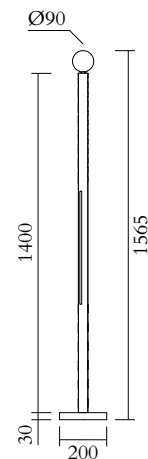

Built in LED tube
Input voltage EU: 230V
Input voltage US: 110V
Output voltage: 24V
2700K
IP20

CABLE LENGTH

2,00 m

NOTE

Built in LED light source can be changed by Atelier Areti or a qualified workshop only

2,00 m

NOTE

Built in LED light source can be changed by Atelier Areti or a qualified workshop only

MADE IN

Germany

Sizes in mm. Flat attachments available under request. Variations in colour and size are available for some collections, please contact Areti for more details.

TECHNICAL DETAILS

Globe Ø90: 1 x G9 LED 5W max

Built in LED tube

Input voltage EU: 230V

Input voltage US: 110V

Output voltage: 24V

2700K

IP20

CABLE LENGTH

2,00 m

NOTE

Built in LED light source can be changed by Atelier Areti or a qualified workshop only

MADE IN

Germany

Sizes in mm. Flat attachments available under request. Variations in colour and size are available for some collections, please contact Areti for more details.