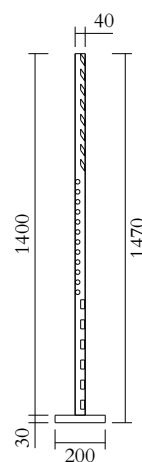

ATELIER ARETI

PRODUCT

Linetype 474
Floor light / 3 segments on double tube

MATERIALS AND COLOUR OPTIONS

Brushed brass; white acrylic

VERSIONS

Brass structure; white acrylic 474OL-F01-BR01

TECHNICAL DETAILS

Built in LED tube
Input voltage EU: 230V
Input voltage US: 110V
Output voltage: 24V
2700K
IP20

CABLE LENGTH

2,00 m

NOTE

Built in LED light source can be changed by Atelier Areti or a qualified workshop only

MADE IN

Germany

Sizes in mm. Flat attachments available under request. Variations in colour and size are available for some collections, please contact Areti for more details.

Our collections are hand made and made to order, small irregularities in shape or surface will occur, they are inherent to the hand made process and should not be seen as flaws. For detailed information on any products: contact@atelierareti.com

2,00 m

NOTE

Built in LED light source can be changed by Atelier Areti or a qualified workshop only

MADE IN

Germany

Sizes in mm. Flat attachments available under request. Variations in colour and size are available for some collections, please contact Areti for more details.