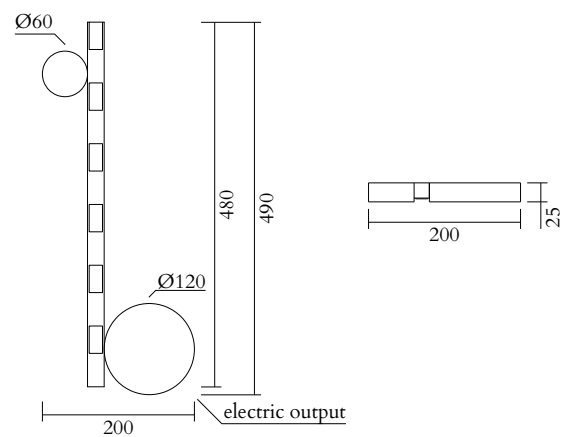

ATELIER ARETI

PRODUCT

Linetype 474
Wall light / Dashes on single tube

MATERIALS AND COLOUR OPTIONS

Brushed brass; white acrylic

VERSIONS

Brass structure; white acrylic 474OL-W02-BR01

TECHNICAL DETAILS

Built in LED tube
Input voltage EU: 230V
Input voltage US: 110V
Output voltage: 24V
2700K
IP20

NOTE

Built in LED light source can be changed by Atelier Areti or a qualified workshop only

MADE IN

Germany

Sizes in mm. Flat attachments available under request. Variations in colour and size are available for some collections, please contact Areti for more details.

Our collections are hand made and made to order, small irregularities in shape or surface will occur, they are inherent to the hand made process and should not be seen as flaws. For detailed information on any products: contact@atelierareti.com