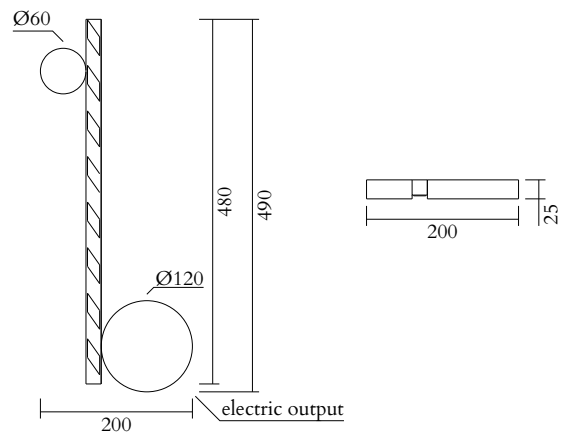

ATELIER ARETI

PRODUCT

Linetype 474
Wall light / Slashes on single tube

MATERIALS AND COLOUR OPTIONS

Brushed brass; white acrylic

VERSIONS

Brass structure; white acrylic 474OL-W01-BR01

TECHNICAL DETAILS

Built in LED tube
Input voltage EU: 230V
Input voltage US: 110V
Output voltage: 24V
2700K
IP20

NOTE

Built in LED light source can be changed by Atelier Areti or a qualified workshop only

MADE IN

Germany

Sizes in mm. Flat attachments available under request. Variations in colour and size are available for some collections, please contact Areti for more details.

Our collections are hand made and made to order, small irregularities in shape or surface will occur, they are inherent to the hand made process and should not be seen as flaws. For detailed information on any products: contact@atelierareti.com