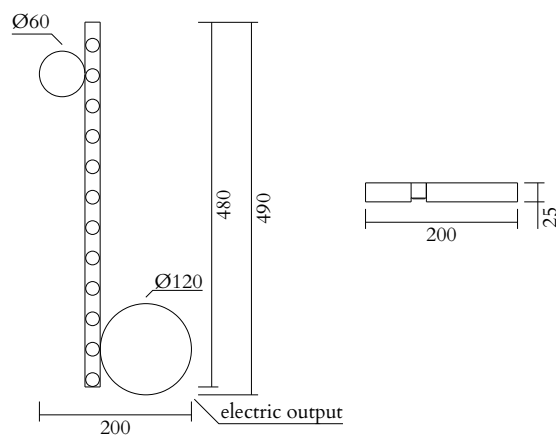

ATELIER ARETI

PRODUCT

Linetype 474
Wall light / Dots on single tube

MATERIALS AND COLOUR OPTIONS

Brushed brass; white acrylic

VERSIONS

Brass structure; white acrylic 474OL-W03-BR01

TECHNICAL DETAILS

Built in LED tube
Input voltage EU: 230V
Input voltage US: 110V
Output voltage: 24V
2700K
IP20

NOTE

Built in LED light source can be changed by Atelier Areti or a qualified workshop only

MADE IN

Germany

Sizes in mm. Flat attachments available under request. Variations in colour and size are available for some collections, please contact Areti for more details.

Our collections are hand made and made to order, small irregularities in shape or surface will occur, they are inherent to the hand made process and should not be seen as flaws. For detailed information on any products: contact@atelierareti.com