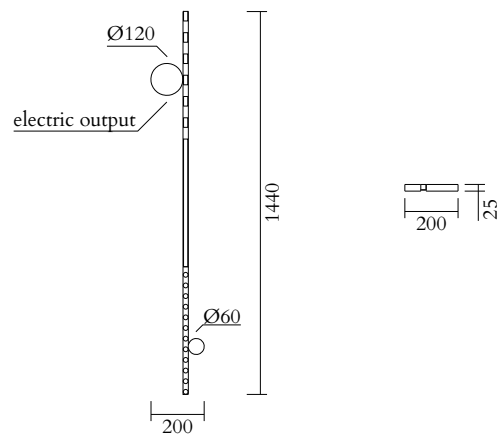

ATELIER ARETI

PRODUCT

Linetype 474
Wall light / Dots + solid + dashes on single tube

MATERIALS AND COLOUR OPTIONS

Brushed brass; white acrylic

VERSIONS

Brass structure; white acrylic 474OL-W04-BR01

TECHNICAL DETAILS

Built in LED tube
Input voltage EU: 230V
Input voltage US: 110V
Output voltage: 24V
2700K
IP20

NOTE

Built in LED light source can be changed by Atelier Areti or a qualified workshop only

MADE IN

Germany

Sizes in mm. Flat attachments available under request. Variations in colour and size are available for some collections, please contact Areti for more details.

Our collections are hand made and made to order, small irregularities in shape or surface will occur, they are inherent to the hand made process and should not be seen as flaws. For detailed information on any products: contact@atelierareti.com