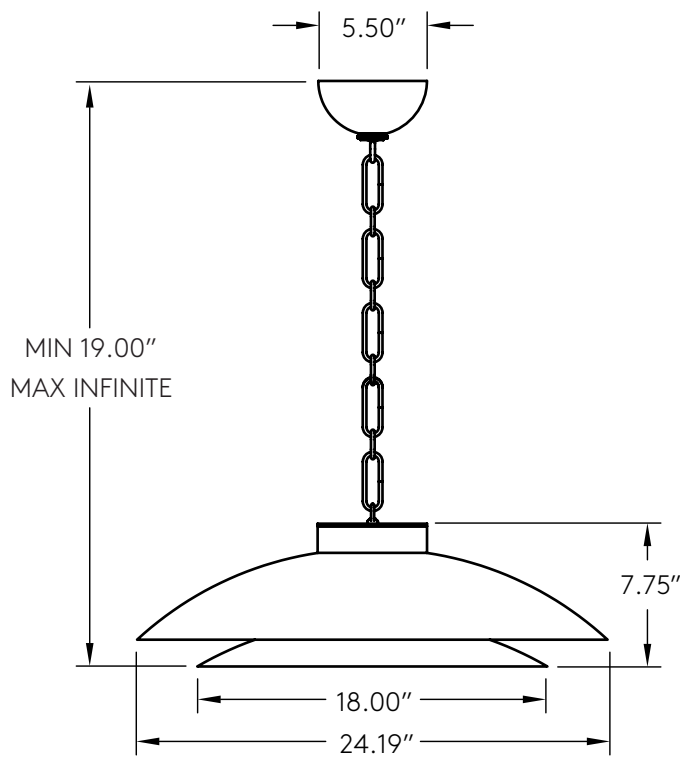

Luci 24

Shown in **Black Brass** with a **Frosted Solid Light Disc** and **Frosted Solid Glass Half Orb**

INFO@CKSCOLLECTIVE.COM
WWW.CKSCOLLECTIVE.COM

Luci 24

AVAILABLE OPTIONS	DIMENSIONS	LAMPING & INFORMATION
Base Brass Pewter Matte Black Matte White Premium 1 Aged Brass Black Brass Aged Pewter Premium 2 Brushed Nickel Two-Tone Finish Glass Half Orb Frosted Glass Disc Frosted Temperature 2400K 2700K 3000K	Canopy Diameter 5.50" Diameter 24.19" Body Height 7.75" Minimum Height 19.00" Maximum Height Infinite Weight 35 lbs	36 watt led 300 watt total incandescent 1950 Lumen Onboard Driver and LED Module LED life of 50,000 hours 27 years of normal use 110V-277V compatible UL listing file #E505276 Product is made to order Compatible with LED Dimmer Switches Rated for Damp Locations Custom abilities and options available. Please inquire sales@riloh.com