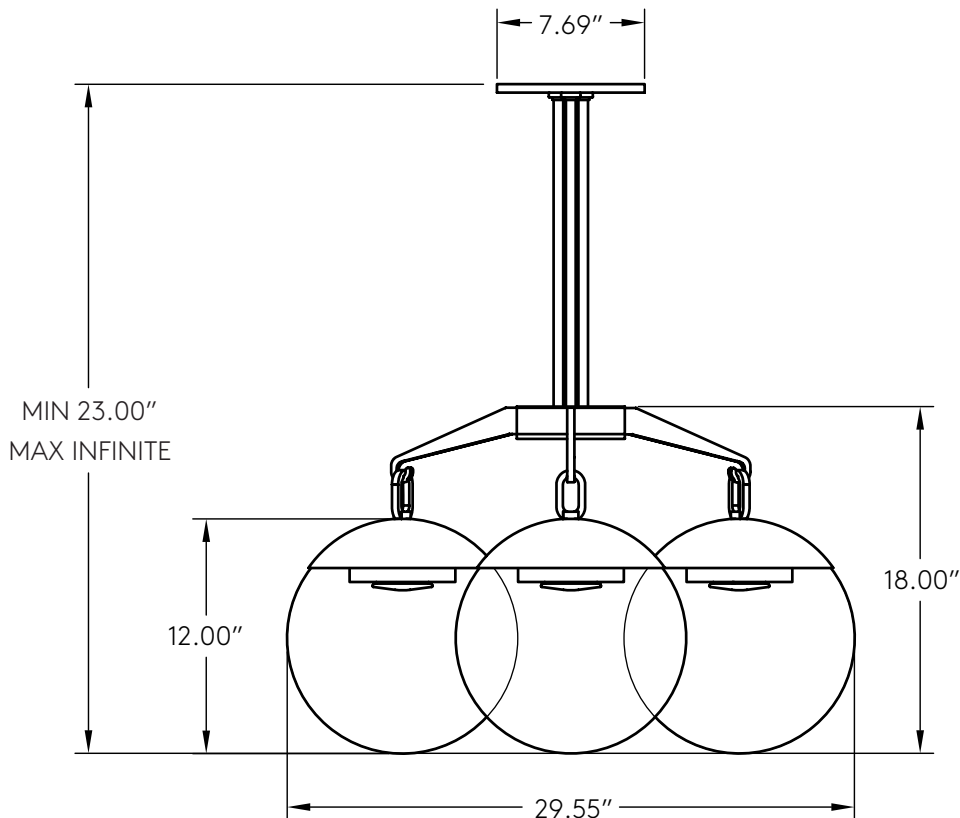

Lure 12

Shown in **Black Brass** with **Clear Solid Glass Light Discs** and **12" Diameter Globes**

INFO@CKSCOLLECTIVE.COM
WWW.CKSCOLLECTIVE.COM

Lure 12

AVAILABLE OPTIONS	DIMENSIONS	LAMPING & INFORMATION
Base..... Brass Pewter Matte Black Matte White Premium 1 Aged Brass August Brass Black Brass Aged Pewter Premium 2..... Brushed Nickel Two-Tone Finish Glass Globes..... Clear Glass Discs Clear Frosted Temperature 2400K 2700K 3000K	Canopy Diameter 7.69" Globe Diameter 12.00" Width..... 29.55" Body Height 18.00" Minimum Height..... 23.00" Maximum Height..... Infinite Weight 46 lbs	54 watt led 450 watt total incandescent 4500 Lumen Onboard Driver and LED Module LED life of 50,000 hours 27 years of normal use 110V-277V compatible UL listing file #E505276 Product is made to order Compatible with LED Dimmer Switches Rated for Damp Locations Custom abilities and options available. Please inquire sales@riloh.com