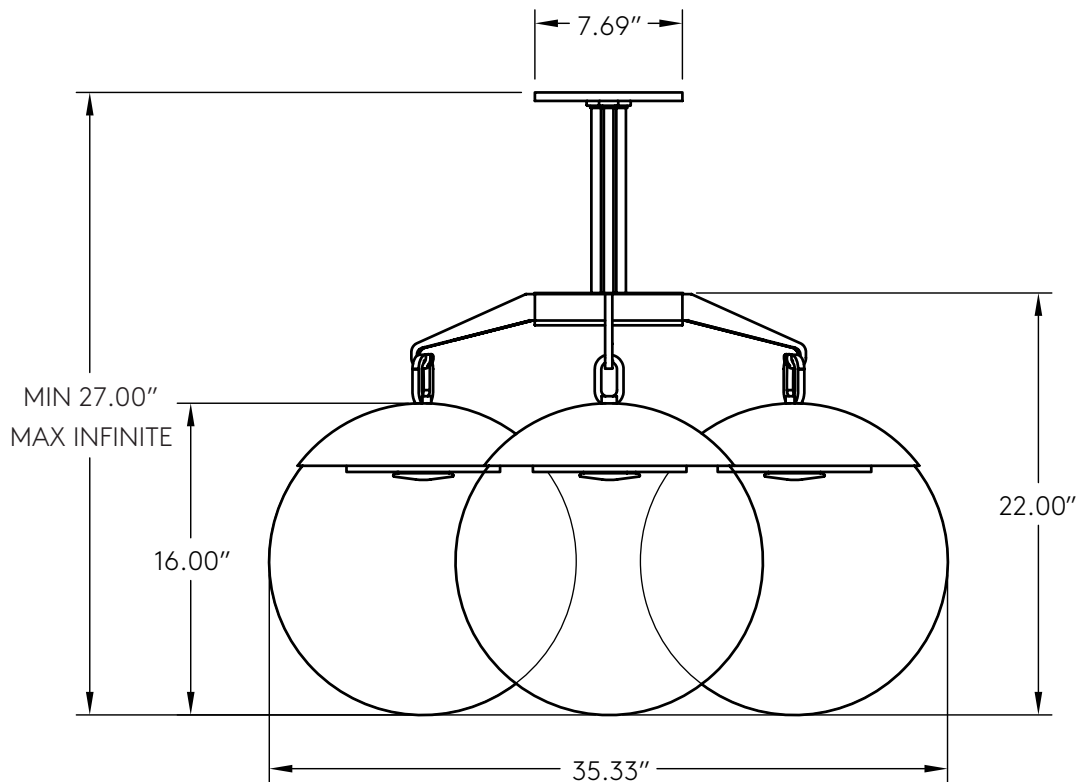

Lure 16

Shown in **August Brass** with **Frosted Solid Glass Light Discs** and **16" Diameter Globes**

INFO@CKSCOLLECTIVE.COM
WWW.CKSCOLLECTIVE.COM

Lure 16

AVAILABLE OPTIONS	DIMENSIONS	LAMPING & INFORMATION
Base..... Brass Pewter Matte Black Matte White Premium 1 Aged Brass August Brass Black Brass Aged Pewter Premium 2..... Brushed Nickel Two-Tone Finish Glass Globes..... Clear Glass Discs Clear Frosted Temperature 2400K 2700K 3000K	Canopy Diameter 7.69" Globe Diameter 16.00" Width..... 35.33" Body Height 22.00" Minimum Height..... 27.00" Maximum Height..... Infinite Weight 76 lbs <div style="background-color: black; color: white; padding: 5px; font-size: small;"> WARNING: HEAVY Heavy mounting screws must be attached to building frame structure </div>	54 watt led 450 watt total incandescent 4500 Lumen Onboard Driver and LED Module LED life of 50,000 hours 27 years of normal use 110V-277V compatible UL listing file #E505276 Product is made to order Compatible with LED Dimmer Switches Rated for Damp Locations Custom abilities and options available. Please inquire sales@riloh.com