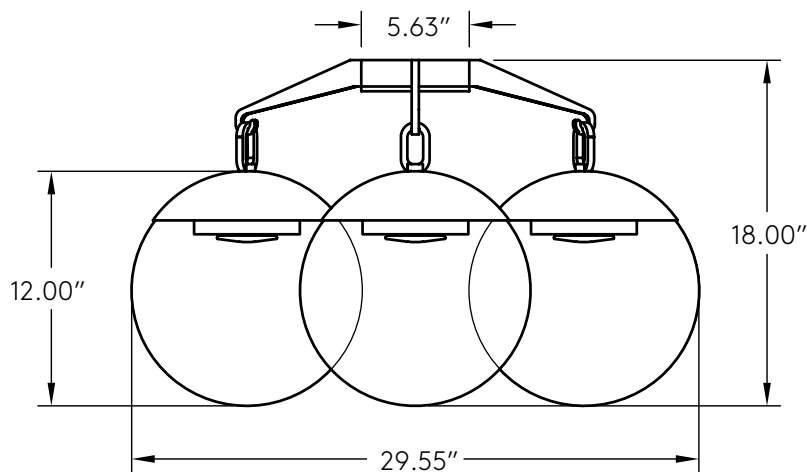

Lure Flush 12

Shown in **Black Brass** with **Clear Solid Glass Light Discs** and **12" Diameter Globes**

INFO@CKSCOLLECTIVE.COM
WWW.CKSCOLLECTIVE.COM

Lure Flush 12

AVAILABLE OPTIONS	DIMENSIONS	LAMPING & INFORMATION
<p>Base..... Brass Pewter Matte Black Matte White</p> <p>Premium 1 Aged Brass August Brass Black Brass Aged Pewter</p> <p>Premium 2..... Brushed Nickel Two-Tone Finish</p> <p>Glass Globes..... Clear</p> <p>Glass Discs Clear Frosted</p> <p>Temperature 2400K 2700K 3000K</p>	<p>Canopy Diameter 5.625"</p> <p>Globe Diameter 12.00"</p> <p>Width..... 29.55"</p> <p>Body Height 18.00"</p> <p>Weight 32 lbs</p>	<p>54 watt led 450 watt total incandescent 4500 Lumen Onboard Driver and LED Module LED life of 50,000 hours 27 years of normal use 110V-277V compatible</p> <p>UL listing file #E505276 Product is made to order Compatible with LED Dimmer Switches Rated for Damp Locations</p> <p>Custom abilities and options available. Please inquire sales@riloh.com</p>