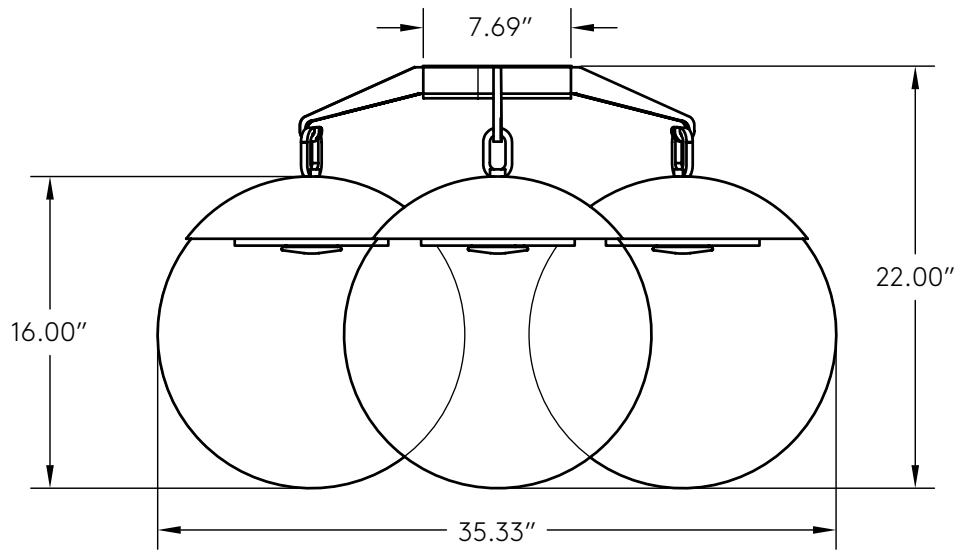

Lure Flush 16

Shown in **August Brass** with **Frosted Solid Glass Light Discs** and **16" Diameter Globes**

INFO@CKSCOLLECTIVE.COM
WWW.CKSCOLLECTIVE.COM

Lure Flush 16

AVAILABLE OPTIONS	DIMENSIONS	LAMPING & INFORMATION
<p>Base..... Brass Pewter Matte Black Matte White</p> <p>Premium 1 Aged Brass August Brass Black Brass Aged Pewter</p> <p>Premium 2..... Brushed Nickel Two-Tone Finish</p> <p>Glass Globes..... Clear</p> <p>Glass Discs Clear Frosted</p> <p>Temperature 2400K 2700K 3000K</p>	<p>Canopy Diameter 7.69"</p> <p>Globe Diameter 16.00"</p> <p>Width..... 35.55"</p> <p>Body Height 22.00"</p> <p>Weight 76 lbs</p> <p>WARNING: HEAVY Heavy mounting screws must be attached to building frame structure</p>	<p>54 watt led 450 watt total incandescent 4500 Lumen Onboard Driver and LED Module LED life of 50,000 hours 27 years of normal use 110V-277V compatible</p> <p>UL listing file #E505276 Product is made to order Compatible with LED Dimmer Switches Rated for Damp Locations</p> <p>Custom abilities and options available. Please inquire sales@riloh.com</p>