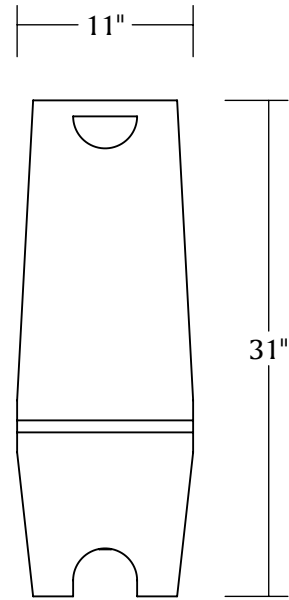

# MATERIA

FRONT

SIDE

## MANU

**LEAD TIME:**  
Approx 16-20 weeks

**DIMENSIONS:**  
Overall Width: 11" Overall Depth: 16"  
Seat Overall Height: 11" Overall Height: 31"

**MATERIALS:**  
Black Walnut, Oxidized Black Walnut,  
Thunderwash Ash