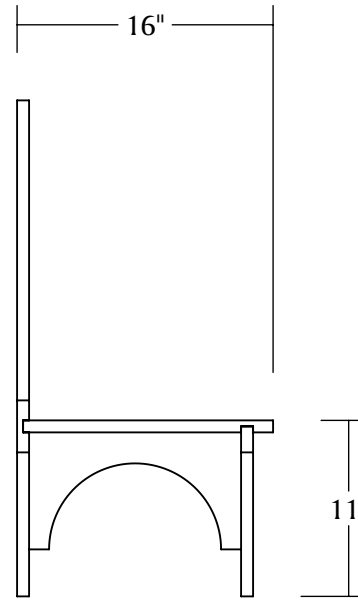

MATERIA

SIDE

MANU

LEAD TIME:
Approx 16-20 weeks

DIMENSIONS:
Overall Width: 11" Overall Depth: 16"
Seat Overall Height: 11" Overall Height: 31"

MATERIALS:
Black Walnut, Oxidized Black Walnut,
Thunderwash Ash

ORIGIN:
Made in Upstate New York of domestic and foreign materials

YEAR:
2012

CUSTOMIZATIONS AVAILABLE UPON REQUEST