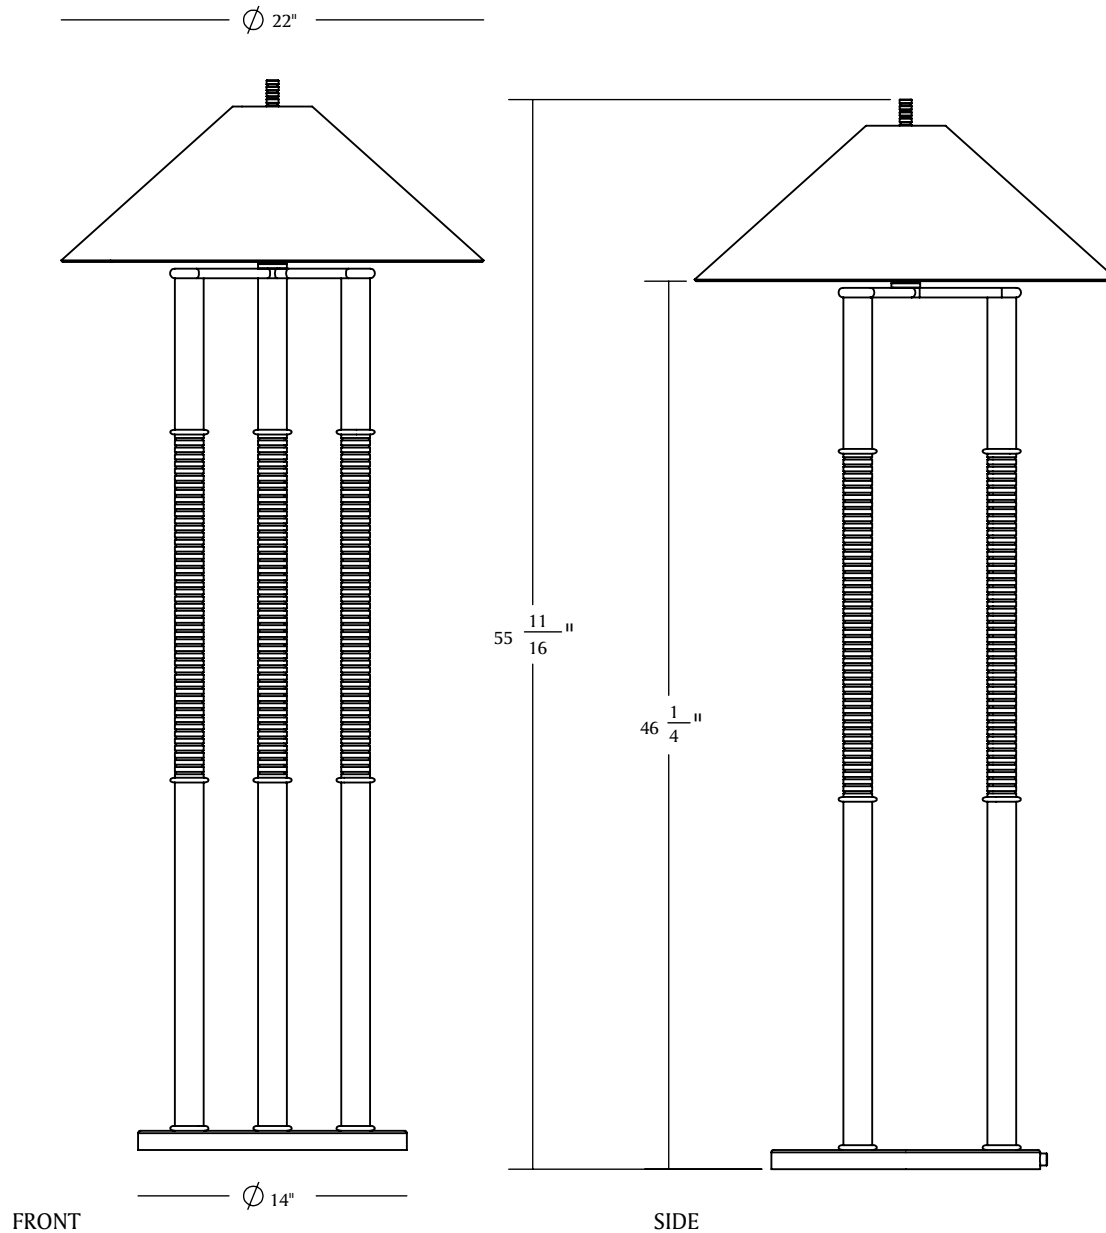

MATERIA

PLATEAU III.F

MATERIA

PLATEAU III.F

PLATEAU, at once inspired by antique marine implements and the layered sedimentary landscape of the New England coastline, deftly plays with the proportions of grounded, striated brass columns and visually weightless occasional trays poised to harbor a cocktail or an afternoon read.

The PLATEAU collection's hand made shades cast a luminous aureate glow on their surroundings, highlighting both their function and their presence as sculptural objects.

LEAD TIME:

Approx 12 weeks

LAMPING:

1x A19 E26 Base 11w (75w Equivalent) 2700k Dimmable Led

DIMENSIONS:

Shade: 22" Dia x 8.5" h

Base: 14" Dia x 1" h

Lamp: 55 11/16" OAH

FINISHES

Brass Body: Aged Brass, Aged Silver
Blackened Brass, Un-Lacquered Brass,
Un-Lacquered Brass / Bum (*spindles only*)