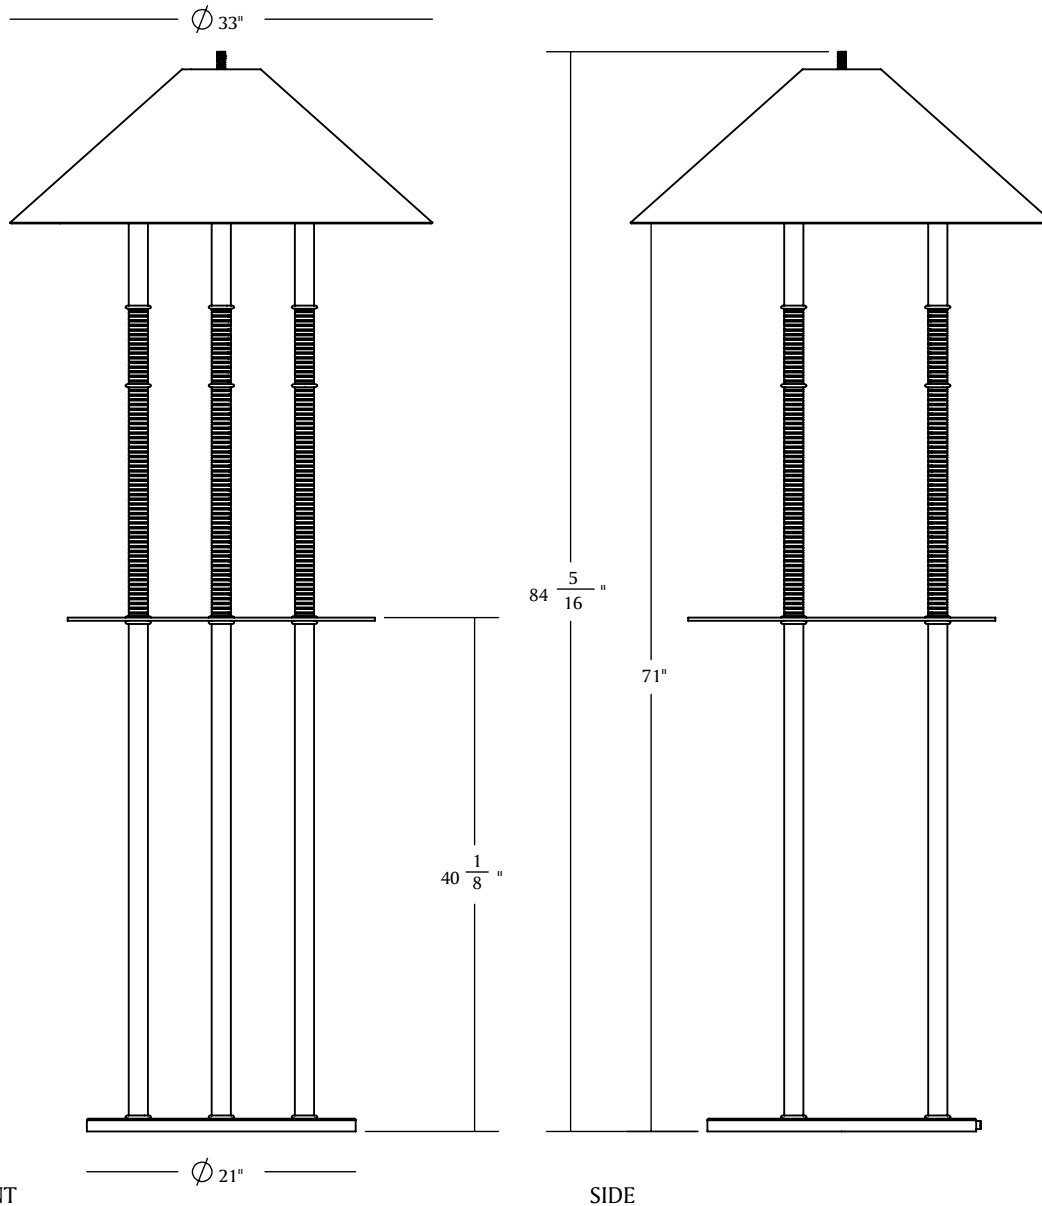

MATERIA

PLATEAU III.FTH

MATERIA

PLATEAU III.FTH

PLATEAU, at once inspired by antique marine implements and

the layered sedimentary landscape of the New England coastline, deftly plays with the proportions of grounded, striated brass columns and visually weightless occasional trays poised to harbor a cocktail or an afternoon read.

1x A19 E26 Base 11w (75w Equivalent) 2700k Dimmable Led

DIMENSIONS:

Shade: 33" Dia x 11 29/32" h

Base: 21" Dia x 1" h

Tray: 24" Dia x 1/4" h

Tray Height: 40"

Lamp: 84 5/16" OAH

FINISHES