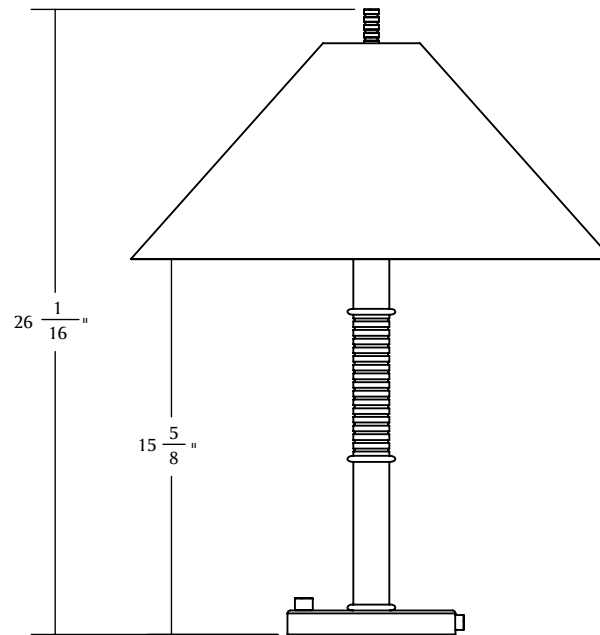

SIDE

PLATEAU I.T

PLATEAU, at once inspired by antique marine implements and the layered sedimentary landscape of the New England coastline, deftly plays with the proportions of grounded, striated brass columns and visually weightless occasional trays poised to harbor a cocktail or an afternoon read.

The PLATEAU collection's hand made shades cast a luminous aureate glow on their surroundings, highlighting both their function and their presence as sculptural objects.

LEAD TIME:

Approx 12 weeks

LAMPING:

1x A19 E26 Base 11w (75w Equivalent) 2700k Dimmable Led

DIMENSIONS:

Shade: 20" Dia x 8.5" h

Base: 7" Dia x 1" h

Lamp: 26 1/16" OAH

FINISHES

Brass Body: Aged Brass, Aged Silver
Blackened Brass, Un-Lacquered Brass,
Un-Lacquered Brass / Bum (*spindles only*)

Shades: Ivory Linen Exterior / Gold Pony Interior;
Black Linen Exterior / Gold Pony Interior

UL LISTED