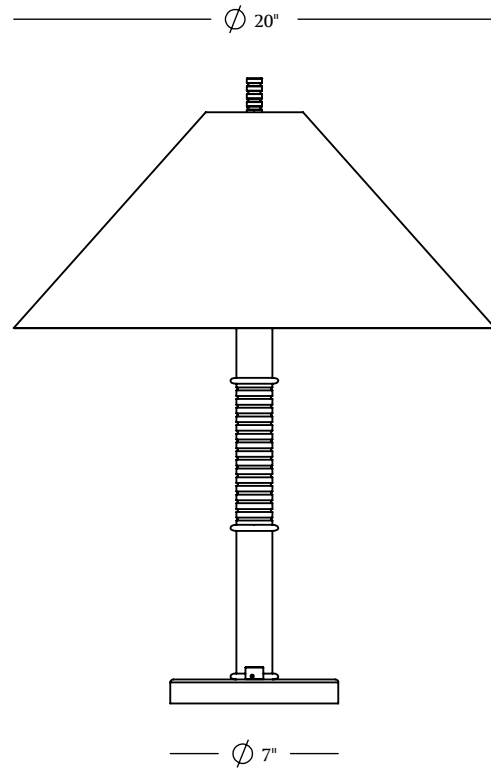

MATERIA

FRONT