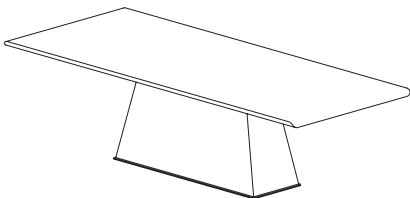

DESCRIPTION

Drawing from forms found in ancient religious sites, this table pays homage to ritualistic altars. Simple in form, one heavy, monolithic base supports a wooden top.

*All pieces are made to order - custom sizing available by request

Stone - See website for details

RECTANGLE DINING TABLE

108" L X 44" W X 29.5" H
120" L X 50" W X 29.5" H

OVAL DINING TABLE

90" L X 50" W X 29.5" H

ROUND DINING TABLE

84" L X 85" W X 29.5" H