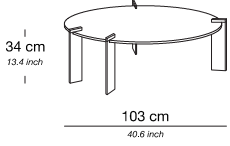

## PRODUCT INFORMATION - COFFEE TABLES & SIDE TABLE

**Frame** Steel frame finished in bronze  
**Top** Tempered bronze glass top 10mm in clear

Coffee Table 103

Base / Feet / Finish	Note
----------------------	------