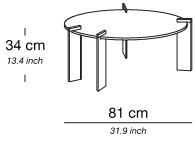

Coffee Table 81

Base / Feet / Finish	Note

Bronze, bronze glass -