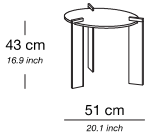

## PRODUCT INFORMATION - COFFEE TABLES & SIDE TABLE

**Frame** Steel frame finished in bronze  
**Top** Tempered bronze glass top 10mm in clear

Coffee Table 103

Base / Feet / Finish	Note
----------------------	------

Bronze, bronze glass -

Coffee Table 81

Base / Feet / Finish	Note
----------------------	------

Bronze, bronze glass -

Side table

Base / Feet / Finish	Note
----------------------	------

Bronze, bronze glass -