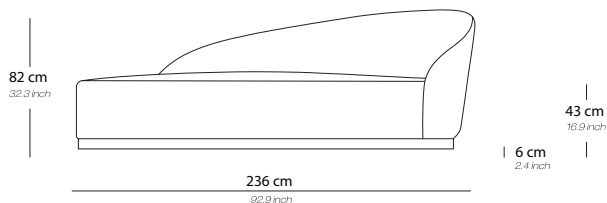

Chaise longue right

Base / Feet / Finish	Fabric (m)	Leather (m²)	Note
Solid beechwood dark brown	7,5	15	-