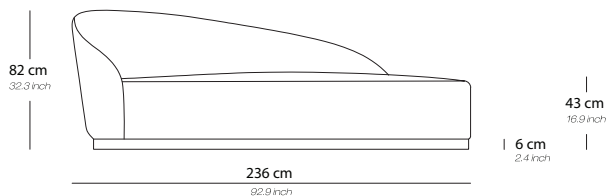

MAJESTIC

PRODUCT INFORMATION - CHAISE LONGUES

Frame	Plywood seat frame
Base	Solid beechwood bottom plate and adjustable gliders
Seat	Webbed seat
Back cushion(s)	Back made out of injection foam
Feet	Solid beechwood in dark brown
Cover	Fixed upholstery in fabric or leather

Chaise longue left

Base / Feet / Finish	Fabric (m)	Leather (m²)	Note
Solid beechwood dark brown	7,5	15	-