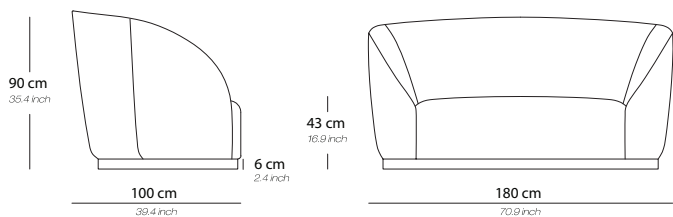

MAJESTIC

PRODUCT INFORMATION - SOFA

Frame	Plywood seat frame
Base	Solid beechwood bottom plate and adjustable gliders
Seat	Webbed seat
Back cushion(s)	Back made out of injection foam
Feet	Solid beechwood in dark brown
Cover	Fixed upholstery in fabric or leather

Sofa

Base / Feet / Finish	Fabric (m)	Leather (m²)	Note
Solid beechwood dark brown	6,9	13,8	-