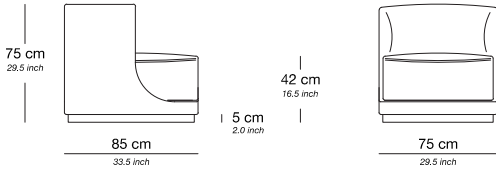

MANSOUR

PRODUCT INFORMATION - SWIVEL CHAIR

The Mansour product line can be tailored to fit your precise size requirements.

Frame	Solid hornbeam wood
Seat cushion(s)	Soft foam and fiber
Back cushion(s)	Firm foam and silicone mixed fiber
Feet	Solid hornbeam wood in dark brown or black
Cover	Fixed upholstery in fabric or leather
Piping	Choose with piping or without piping

Swivel chair

Base / Feet / Finish	Fabric (m)	Leather (m²)	Note
Solid hornbeam wood dark brown	4	8	Option: piping / no piping
Solid hornbeam wood black	4	8	Option: piping / no piping