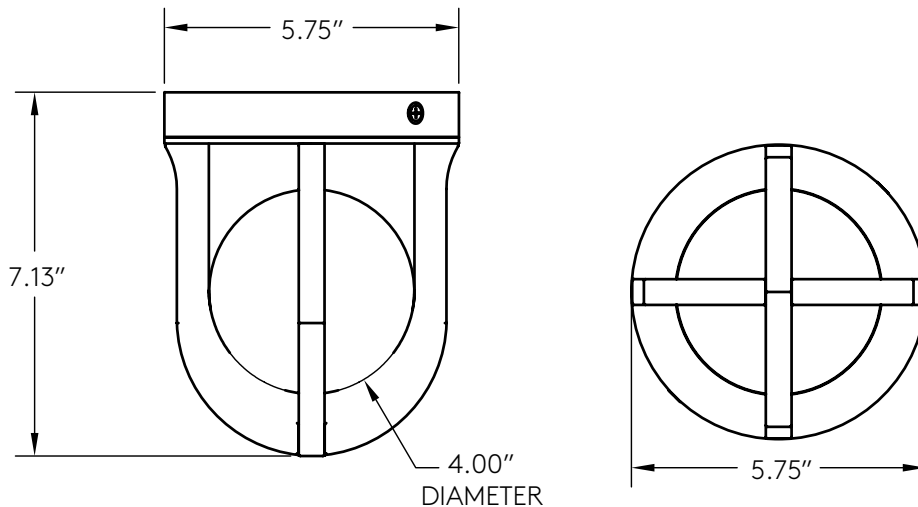

Marble Flush 4

Shown in **Pewter** with a **Frosted Solid Orb**

INFO@CKSCOLLECTIVE.COM
WWW.CKSCOLLECTIVE.COM

Marble Flush 4

| AVAILABLE OPTIONS | DIMENSIONS | LAMPING & INFORMATION |
|---|--|---|
| <p>Base..... Brass Pewter Matte Black Matte White</p> <p>Premium 1 Aged Brass August Brass Black Brass Aged Pewter</p> <p>Premium 2..... Brushed Nickel Two-Tone Finish</p> <p>Glass Orb Clear Frosted</p> <p>Temperature 2400K 2700K 3000K</p> | <p>Canopy Diameter 5.75" Glass Orb Diameter ... 4.00" Body Height 7.125"</p> <p>Weight 10 lbs</p> <p>Driver is designed to be housed inside a standard round ceiling junction box.</p>  | <p>3 watt led 40 watt total incandescent 240 Lumen Onboard Driver and LED Module LED life of 50,000 hours 27 years of normal use 110V-277V compatible</p> <p>UL listing file #E505276 Product is made to order Compatible with LED Dimmer Switches Rated for Damp Locations</p> <p>Custom abilities and options available. Please inquire sales@riloh.com</p> |