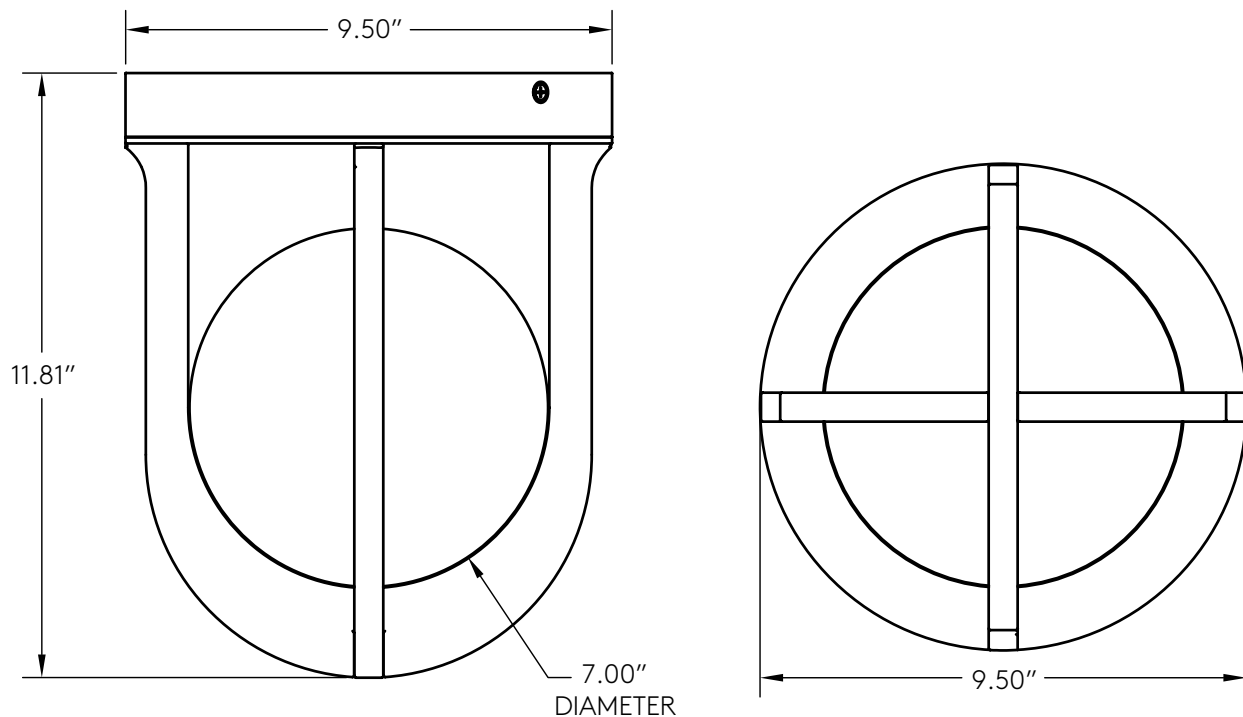

# Marble Flush 7

AVAILABLE OPTIONS	DIMENSIONS	LAMPING & INFORMATION
<p>Base..... Brass                      Pewter                      Matte Black                      Matte White</p> <p>Premium 1 ..... Aged Brass                      August Brass                      Black Brass                      Aged Pewter</p> <p>Premium 2..... Brushed Nickel                      Two-Tone Finish</p> <p>Glass Orb ..... Clear                      Frosted</p> <p>Temperature ..... 2400K                      2700K                      3000K</p>	<p>Canopy Diameter ..... 9.50"</p> <p>Glass Orb Diameter ... 7.00"</p> <p>Body Height ..... 11.813"</p> <p>Weight ..... 23 lbs</p>	<p>6 watt led 80 watt total incandescent                      480 Lumen                      Onboard Driver and LED Module                      LED life of 50,000 hours 27 years of normal use                      110V-277V compatible</p> <p>UL listing file #E505276                      Product is made to order                      Compatible with LED Dimmer Switches                      Rated for Damp Locations</p> <p>Custom abilities and options available.                      Please inquire sales@riloh.com</p>