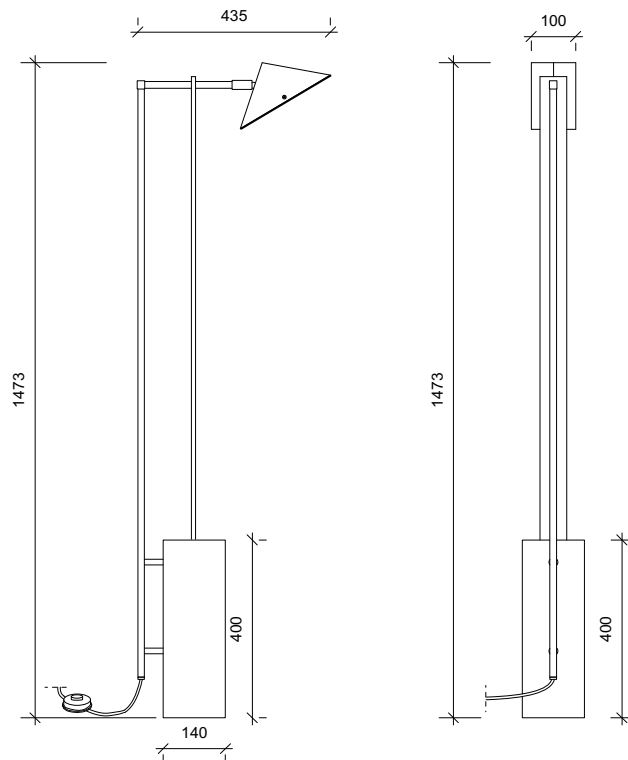

SQUARE IN CIRCLE
S T U D I O

MARBLE AND WEDGE – FLOOR LAMP

REF FL 019

Our floor lamp is inspired by Bauhaus geometry and the three simple forms – triangle, square and circle. This floor lamp is formed from a marble cylindrical base with two arms: one at the centre of the base, the other attached to the side of the base. A triangular wedge shade is crafted from brushed grey metal with an opal diffuser at the base. Shown in brushed brass, brushed grey metal

MATERIAL:

Electroplated Iron/ hand brushed finish

LIGHT SOURCE:

1 x G9 LED

FINISH:

Brushed brass/ brushed grey metal/ white marble/
white frosted perspex
(Other finishes available)

WATTAGE:

5W

COLOUR :

3000K

NET WEIGHT:

20.2kg

44.5lb

DIMENSION :

Height	1472mm	58"
Length	435mm	17"
Base dia	140mm	5.5"
Base height	400mm	15.7"

INFO@CKSCollective.COM