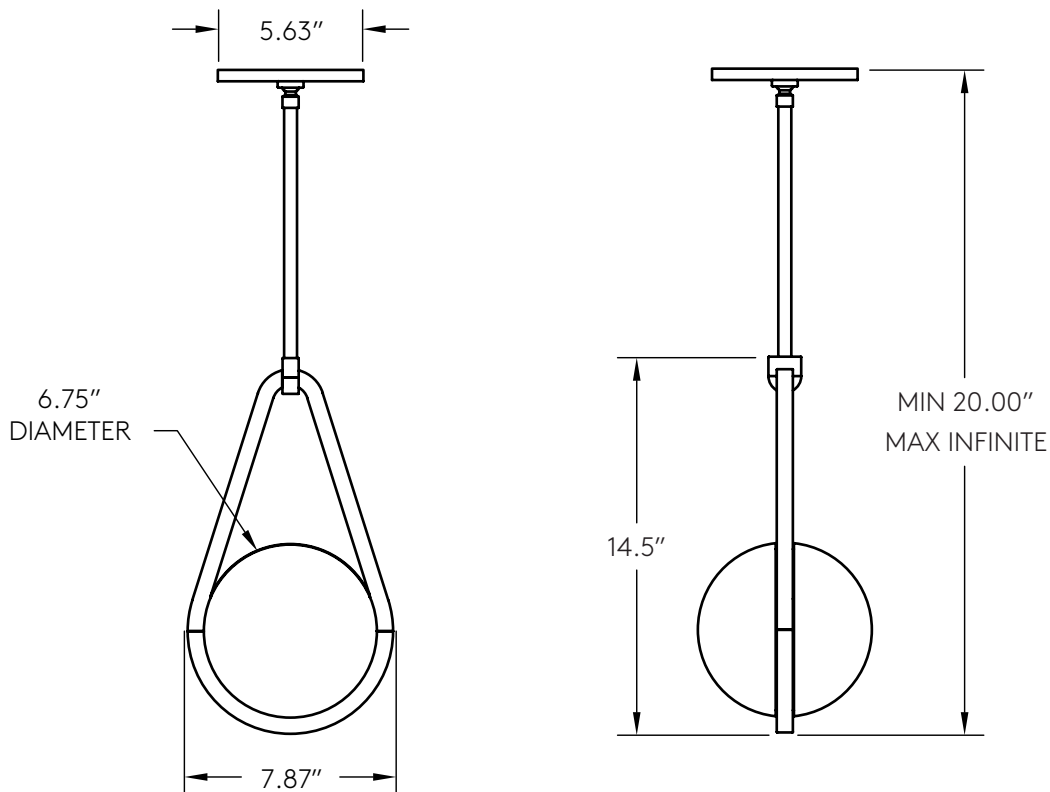

Melo Single

Shown in **Aged Pewter** with a **Clear Solid Glass Orb**

INFO@CKSCOLLECTIVE.COM
WWW.CKSCOLLECTIVE.COM

Melo Single

AVAILABLE OPTIONS	DIMENSIONS	LAMPING & INFORMATION
<p>Base Brass Pewter Matte Black Matte White</p> <p>Premium 1 Aged Brass Black Brass Aged Pewter</p> <p>Premium 2 Brushed Nickel</p> <p>Glass Orb Clear Frosted</p> <p>Temperature 2400K 2700K 3000K</p>	<p>Canopy Diameter 5.625"</p> <p>Width 7.87"</p> <p>Body Height 14.50"</p> <p>Orb Diameter 6.75"</p> <p>Minimum Height 20.00"</p> <p>Maximum Height Infinite</p> <p>Weight 25 lbs</p> <p>Driver is designed to be housed inside a standard round ceiling junction box.</p> 	<p>9 watt led <small>75 watt total incandescent</small></p> <p>900 Lumen</p> <p>Onboard Driver and LED Module</p> <p>LED life of 50,000 hours <small>27 years of normal use</small></p> <p>110V-277V compatible</p> <p>UL listing file #E505276</p> <p>Product is made to order</p> <p>Compatible with LED Dimmer Switches</p> <p>Rated for Damp Locations</p> <p>Custom abilities and options available. Please inquire sales@riloh.com</p>