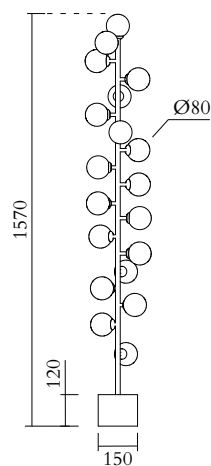

## TECHNICAL DETAILS

19 x G9 LED, recommended wattage per bulb 3 W max  
Recommended bulb size: diameter 16mm, total length 47mm (diameter must be under 20mm)

110-230V

IP20

Light bulbs not included

## CABLE LENGTH

2,00 m

## MADE IN

Germany

Sizes in mm. Flat attachments available only on request. Variations in colour and size are available for some collections, please contact Areti for more details.

Our collections are hand made and made to order, small irregularities in shape or surface will occur, they are inherent to the hand made process and should not be seen as flaws. For detailed information on any products: [contact@atelierareti.com](mailto:contact@atelierareti.com)