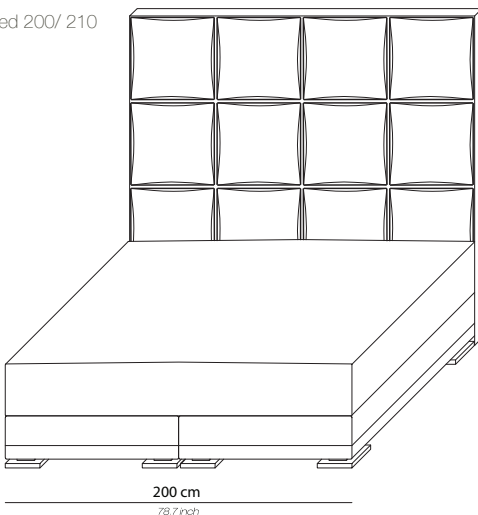

Base / Feet / Finish	Fabric (m)	Leather (m²)	Note
Polished chrome, mattress medium	20	40	Incl. headboard, boxspring and mattress
Polished chrome, mattress firm	20	40	Incl. headboard, boxspring and mattress