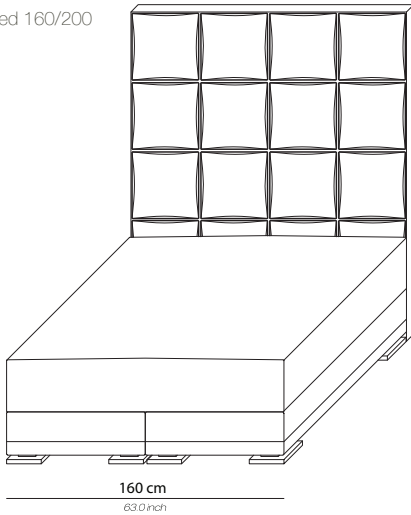

Bed 180/200

MONDRIAN

PRODUCT INFORMATION - BEDS

The Mondrian beds can be tailored to fit your precise size requirements.

Boxspring	Medium-density fibreboard (MDF), silicone fiber, pocket spring and felt padding
Mattress loft	Latex core, pocket system. Reversible top layer: silk on one side and camel hair on the other side
Headboard	Medium-density fibreboard panel, styrofoam, foam, lining and fabric
Feet	Polished chrome

Bed 160/200

Base / Feet / Finish	Fabric (m)	Leather (m²)	Note
Polished chrome, mattress medium	16	32	Incl. headboard, boxspring and mattress
Polished chrome, mattress firm	16	32	Incl. headboard, boxspring and mattress