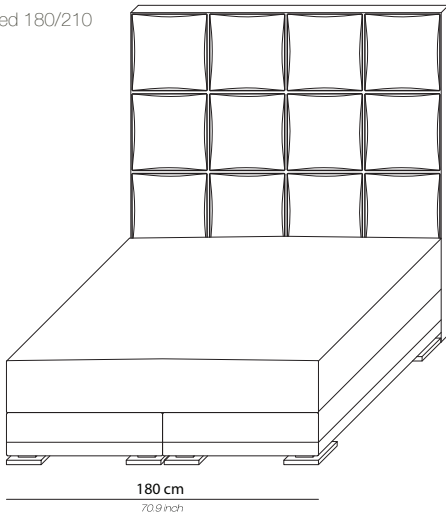

Bed 200/ 210

Base / Feet / Finish	Fabric (m)	Leather (m²)	Note
Polished chrome, mattress medium	18	36	Incl. headboard, boxspring and mattress
Polished chrome, mattress firm	18	36	Incl. headboard, boxspring and mattress