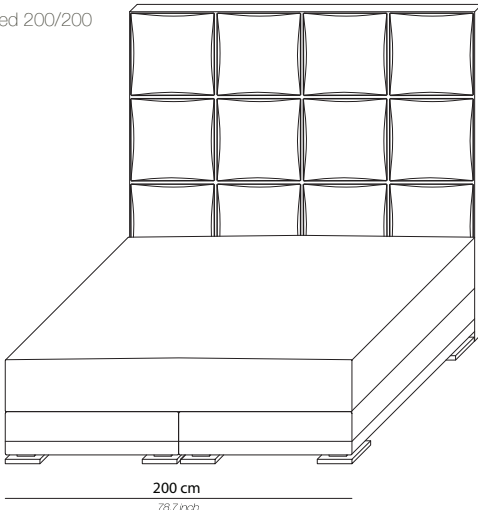

Base / Feet / Finish	Fabric (m)	Leather (m²)	Note
Polished chrome, mattress medium	19	38	Incl. headboard, boxspring and mattress
Polished chrome, mattress firm	19	38	Incl. headboard, boxspring and mattress