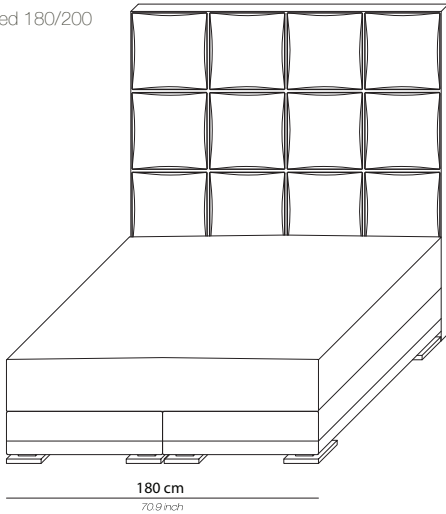

Bed 200/200

Base / Feet / Finish	Fabric (m)	Leather (m²)	Note
Polished chrome, mattress medium	17	34	Incl. headboard, boxspring and mattress
Polished chrome, mattress firm	17	34	Incl. headboard, boxspring and mattress