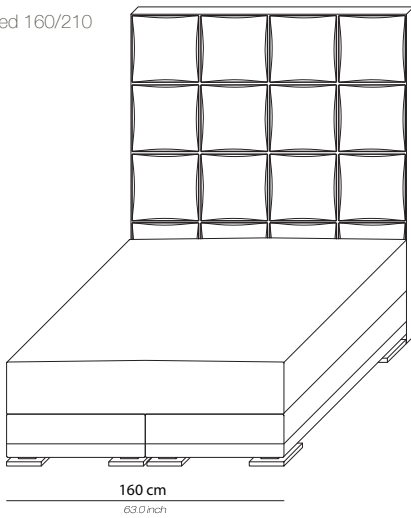

Bed 180/210

MONDRIAN

PRODUCT INFORMATION - BEDS

The Mondrian beds can be tailored to fit your precise size requirements.

Boxspring	Medium-density fibreboard (MDF), silicone fiber, pocket spring and felt padding
Mattress loft	Latex core, pocket system. Reversible top layer: silk on one side and camel hair on the other side
	Mattress available in medium or firm
Headboard	Medium-density fibreboard panel, styrofoam, foam, lining and fabric
Feet	Polished chrome

Bed 160/210

Base / Feet / Finish	Fabric (m)	Leather (m²)	Note
Polished chrome, mattress medium	17	34	Incl. headboard, boxspring and mattress
Polished chrome, mattress firm	17	34	Incl. headboard, boxspring and mattress