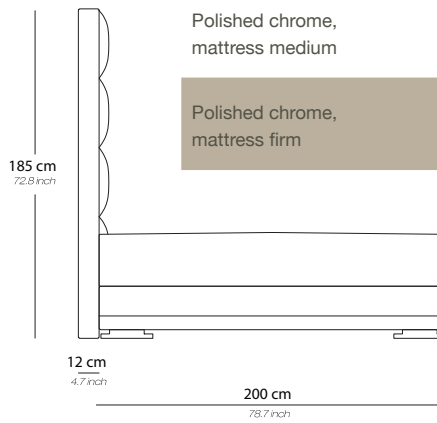

Base / Feet / Finish	Fabric (m)	Leather (m²)	Note
Polished chrome, mattress medium	19	38	Incl. headboard, boxspring and mattress
Polished chrome, mattress firm	19	38	Incl. headboard, boxspring and mattress