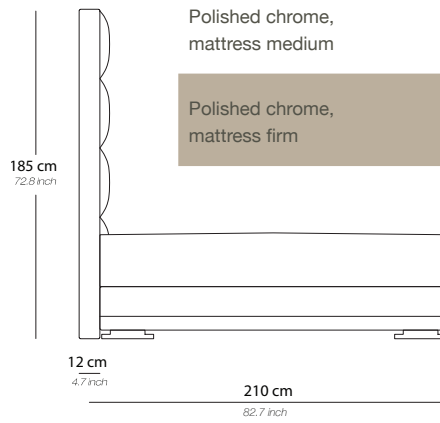

MONDRIAN

PRODUCT INFORMATION - BEDS

The Mondrian beds can be tailored to fit your precise size requirements.

Boxspring	Medium-density fibreboard (MDF), silicone fiber, pocket spring and felt padding
Mattress loft	Latex core, pocket system. Reversible top layer: silk on one side and camel hair on the other side
	Mattress available in medium or firm
Headboard	Medium-density fibreboard panel, styrofoam, foam, lining and fabric
Feet	Polished chrome

Bed 160/210

Base / Feet / Finish	Fabric (m)	Leather (m²)	Note
Polished chrome, mattress medium	17	34	Incl. headboard, boxspring and mattress
Polished chrome, mattress firm	17	34	Incl. headboard, boxspring and mattress