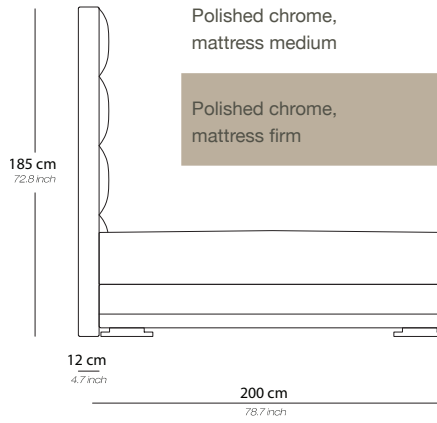

Base / Feet / Finish	Fabric (m)	Leather (m²)	Note
Polished chrome, mattress medium	17	34	Incl. headboard, boxspring and mattress
Polished chrome, mattress firm	17	34	Incl. headboard, boxspring and mattress