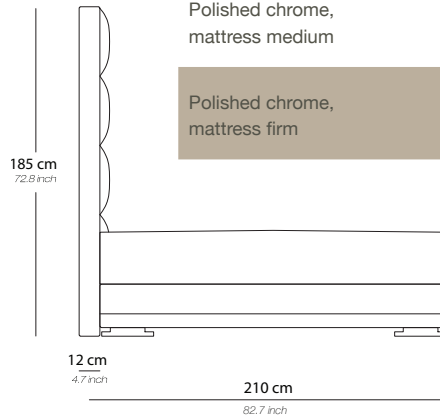

Base / Feet / Finish	Fabric (m)	Leather (m²)	Note
Polished chrome, mattress medium	18	36	Incl. headboard, boxspring and mattress
Polished chrome, mattress firm	18	36	Incl. headboard, boxspring and mattress