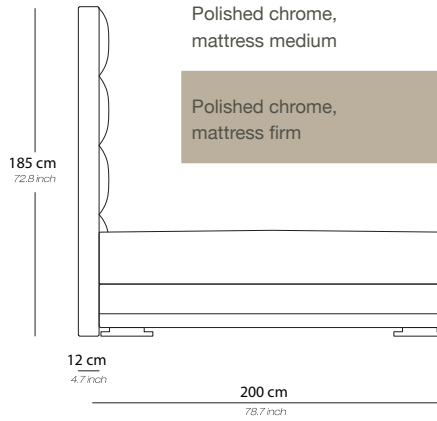

MONDRIAN

PRODUCT INFORMATION - BEDS

The Mondrian beds can be tailored to fit your precise size requirements.

Boxspring	Medium-density fibreboard (MDF), silicone fiber, pocket spring and felt padding
Mattress loft	Latex core, pocket system. Reversible top layer: silk on one side and camel hair on the other side
Headboard	Medium-density fibreboard panel, styrofoam, foam, lining and fabric
Feet	Polished chrome

Bed 160/200

Base / Feet / Finish	Fabric (m)	Leather (m²)	Note
Polished chrome, mattress medium	16	32	Incl. headboard, boxspring and mattress
Polished chrome, mattress firm	16	32	Incl. headboard, boxspring and mattress