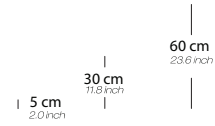

Bed 160/200

Base / Feet / Finish	Fabric (m)	Leather (m <sup>2</sup> )	Note
Polished chrome, mattress medium	16	32	Incl. headboard, boxspring and mattress
Polished chrome, mattress firm	16	32	Incl. headboard, boxspring and mattress

Bed 180/200

Base / Feet / Finish	Fabric (m)	Leather (m <sup>2</sup> )	Note
Polished chrome, mattress medium	17	34	Incl. headboard, boxspring and mattress
Polished chrome, mattress firm	17	34	Incl. headboard, boxspring and mattress