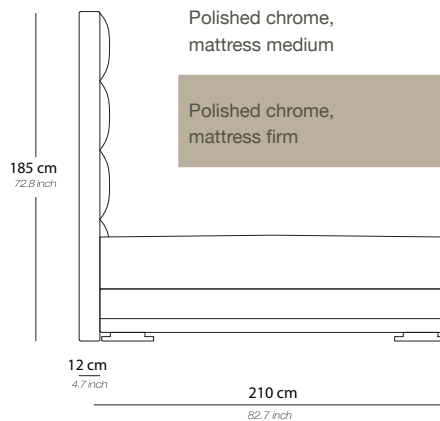

Base / Feet / Finish	Fabric (m)	Leather (m²)	Note
Polished chrome, mattress medium	20	40	Incl. headboard, boxspring and mattress
Polished chrome, mattress firm	20	40	Incl. headboard, boxspring and mattress