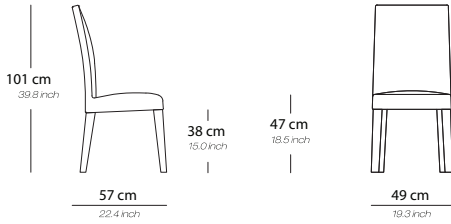

MONDRIAN

PRODUCT INFORMATION - DINING CHAIRS

Frame	Solid beechwood
Frame padding	High quality polyurethane foam
Base	Pirelli webbing, polyprop high resilience foam and cold foamed polyurethane
Feet	Solid beechwood in dark brown or black. High gloss finish in any RAL colour upon request
Finish	Spikes available in four colours: brass, antique brass, nickel or black
	Piping in same color as fabric or leather
Cover	Fixed upholstery in fabric or leather

Dining chair

Base / Feet / Finish	Fabric (m)	Leather (m²)	Note
Solid beechwood dark brown	1,7	3,4	Option: spikes or piping
Solid beechwood black	1,7	3,4	Option: spikes or piping