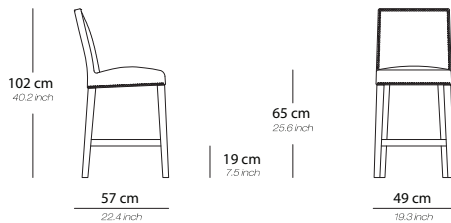

High dining armchair

Base / Feet / Finish	Fabric (m)	Leather (m²)	Note
Solid beechwood dark brown	1,5	3	Option: spikes or piping. Various seat height possible
Solid beechwood black	1,5	3	Option: spikes or piping. Various seat height possible