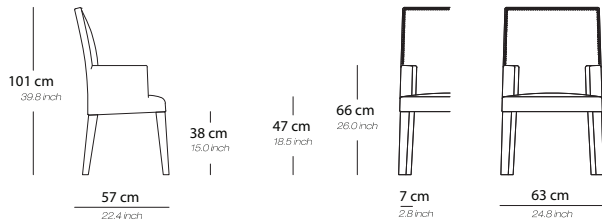

Dining armchair

Base / Feet / Finish	Fabric (m)	Leather (m²)	Note
Solid beechwood dark brown	2,4	4,8	Option: spikes or piping
Solid beechwood black	2,4	4,8	Option: spikes or piping