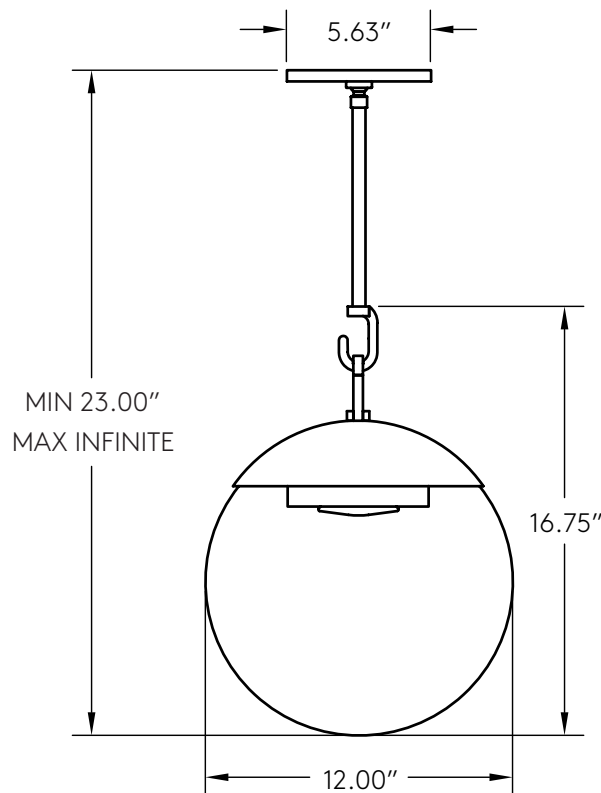

Mono 12

Shown in **Black Brass** with a **Frosted Solid Glass Light Disc** and **12" Diameter Globe**

INFO@CKSCOLLECTIVE.COM
WWW.CKSCOLLECTIVE.COM

Mono 12

AVAILABLE OPTIONS	DIMENSIONS	LAMPING & INFORMATION
Base..... Brass Pewter Matte Black Matte White Premium 1 Aged Brass August Brass Black Brass Aged Pewter Premium 2..... Brushed Nickel Two-Tone Finish Glass Globe Clear Glass Disc..... Clear Frosted Temperature 2400K 2700K 3000K	Canopy Diameter 5.625" Globe Diameter 12.00" Body Height 16.75" Minimum Height..... 23.00" Maximum Height..... Infinite Weight 17 lbs	18 watt led 150 watt total incandescent 1500 Lumen Onboard Driver and LED Module LED life of 50,000 hours 27 years of normal use 110V-277V compatible UL listing file #E505276 Product is made to order Compatible with LED Dimmer Switches Rated for Damp Locations Custom abilities and options available. Please inquire sales@riloh.com