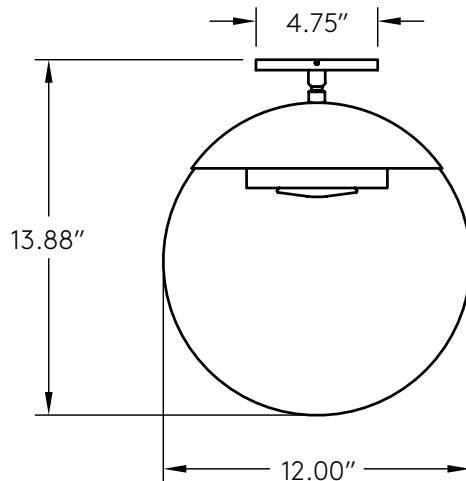

# Mono Flush 12

Shown in **Black Brass** with a **Frosted Solid Glass Light Disc** and **12" Diameter Globe**

[INFO@CKSCOLLECTIVE.COM](mailto:INFO@CKSCOLLECTIVE.COM)  
[WWW.CKSCOLLECTIVE.COM](http://WWW.CKSCOLLECTIVE.COM)

# Mono Flush 12

AVAILABLE OPTIONS	DIMENSIONS	LAMPING & INFORMATION
<p>Base..... Brass                      Pewter                      Matte Black                      Matte White</p> <p>Premium 1 ..... Aged Brass                      August Brass                      Black Brass                      Aged Pewter</p> <p>Premium 2..... Brushed Nickel                      Two-Tone Finish</p> <p>Glass Globe ..... Clear</p> <p>Glass Disc..... Clear                      Frosted</p> <p>Temperature ..... 2400K                      2700K                      3000K</p>	<p>Canopy Diameter ..... 4.75"                      Globe Diameter ..... 12.00"                      Body Height ..... 13.88"                      Weight ..... 11 lbs</p> <p>Driver is designed to be housed inside a standard round ceiling junction box.</p> 	<p>18 watt led 150 watt total incandescent                      1500 Lumen                      Onboard Driver and LED Module                      LED life of 50,000 hours 27 years of normal use                      110V-277V compatible</p> <p>UL listing file #E505276                      Product is made to order                      Compatible with LED Dimmer Switches                      Rated for Damp Locations</p> <p>Custom abilities and options available.                      Please inquire sales@riloh.com</p>