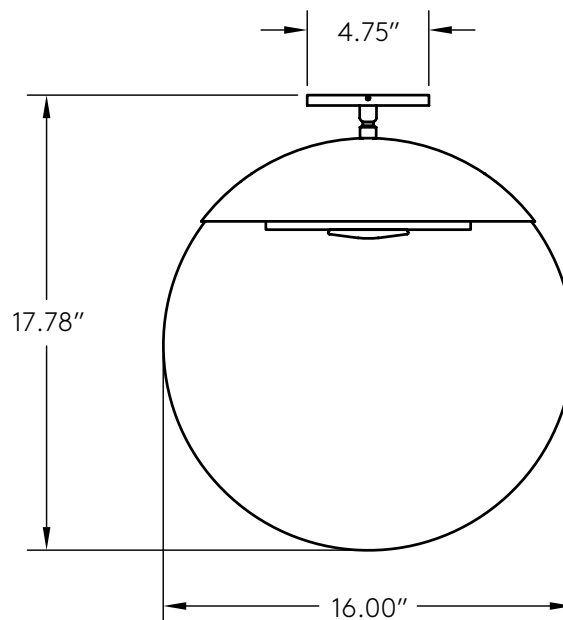

Mono Flush 16

Shown in **Brushed Nickel** with a **Clear Solid Glass Light Disc** and **16" Diameter Globe**

INFO@CKSCOLLECTIVE.COM
WWW.CKSCOLLECTIVE.COM

Mono Flush 16

AVAILABLE OPTIONS	DIMENSIONS	LAMPING & INFORMATION
<p>Base..... Brass Pewter Matte Black Matte White</p> <p>Premium 1 Aged Brass August Brass Black Brass Aged Pewter</p> <p>Premium 2..... Brushed Nickel Two-Tone Finish</p> <p>Glass Globe Clear</p> <p>Glass Disc..... Clear Frosted</p> <p>Temperature 2400K 2700K 3000K</p>	<p>Canopy Diameter 4.75" Globe Diameter 16.00" Body Height 17.78"</p> <p>Weight 19 lbs</p> <p>Driver is designed to be housed inside a standard round ceiling junction box.</p> 	<p>18 watt led 150 watt total incandescent 1500 Lumen Onboard Driver and LED Module LED life of 50,000 hours 27 years of normal use 110V-277V compatible</p> <p>UL listing file #E505276 Product is made to order Compatible with LED Dimmer Switches Rated for Damp Locations</p> <p>Custom abilities and options available. Please inquire sales@riloh.com</p>