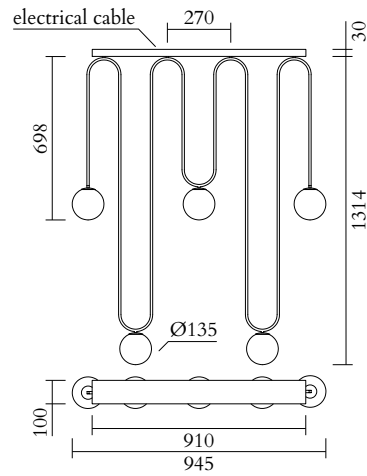

ATELIER ARETI

Long ceiling plate