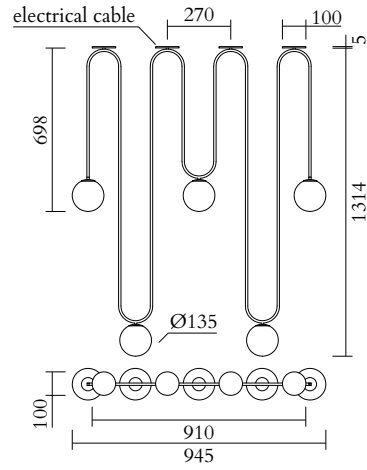

ATELIER ARETI

Single ceiling plates