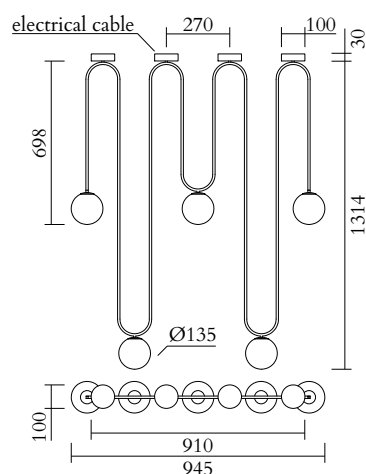

Sizes in mm. Flat attachments available under request. Variations in colour and size are available for some collections, please contact Areti for more details.

Our collections are hand made and made to order, small irregularities in shape or surface will occur, they are inherent to the hand made process and should not be seen as flaws. For detailed information on any products: contact@atelierareti.com