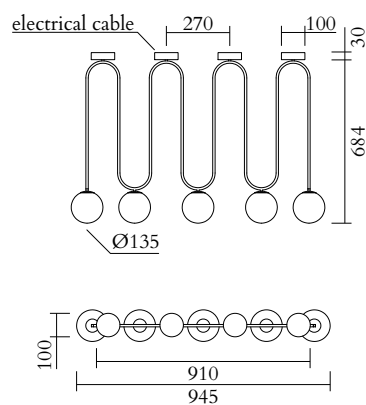

Sizes in mm. Flat attachments available under request. Variations in colour and size are available for some collections, please contact Areti for more details.

Our collections are hand made and made to order, small irregularities in shape or surface will occur, they are inherent to the hand made process and should not be seen as flaws. For detailed information on any products: contact@atelierareti.com