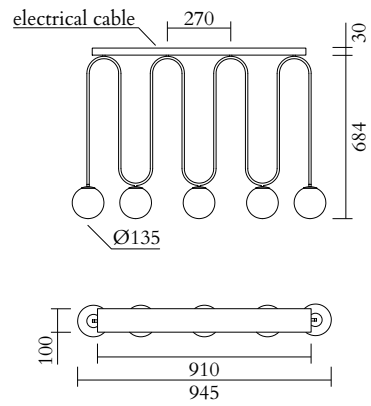

ATELIER ARETI

Long ceiling plate