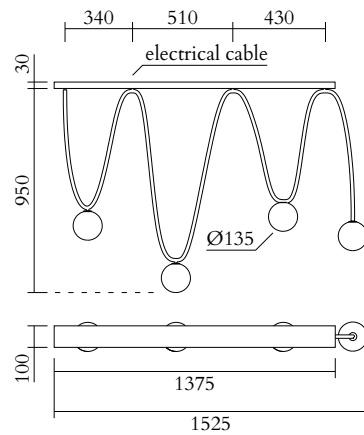

ATELIER ARETI

Long ceiling plate