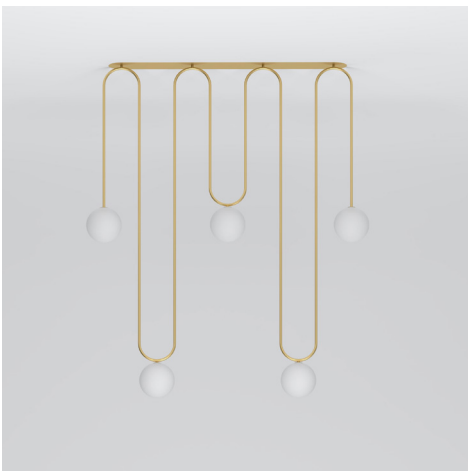

ATELIER ARETI

PRODUCT

Motive 422
Ceiling light / Long

MATERIALS AND COLOUR OPTIONS

Brushed brass; powder coated metal; white glass

VERSIONS

Brushed brass structure	422OL-C01-BR01
Black structure	422OL-C01-ME01
White structure	422OL-C01-ME02
Coloured structure	422OL-C01-ME03

ATELIER ARETI

Single ceiling plates

Long ceiling rose

Long ceiling plate

ATELIER ARETI

PRODUCT

Motive 422

Ceiling light / Short

MATERIALS AND COLOUR OPTIONS

Brushed brass; powder coated metal; white glass

VERSIONS

Brushed brass structure	422OL-C02-BR01
Black structure	422OL-C02-ME01
White structure	422OL-C02-ME02
Coloured structure	422OL-C02-ME03