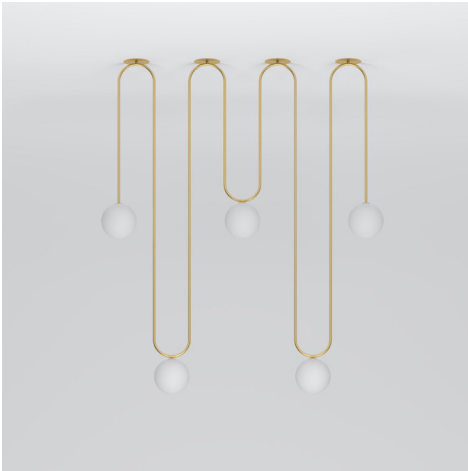

ATELIER ARETI

PRODUCT

Motive 422
Ceiling light / Long

MATERIALS AND COLOUR OPTIONS

Brushed brass; powder coated metal; white glass

VERSIONS

Brushed brass structure	422OL-C01-BR01
Black structure	422OL-C01-ME01
White structure	422OL-C01-ME02
Coloured structure	422OL-C01-ME03

TECHNICAL DETAILS

5 x G9 LED 5W max
110-230V
IP20
Light bulbs not included

NOTE

The product is available with single ceiling roses, single ceiling plates, long ceiling rose or long ceiling plate, please see figures below

MADE IN

Germany

Single ceiling roses

Sizes in mm. Flat attachments available under request. Variations in colour and size are available for some collections, please contact Areti for more details.

Our collections are hand made and made to order, small irregularities in shape or surface will occur, they are inherent to the hand made process and should not be seen as flaws. For detailed information on any products: contact@atelierareti.com

ATELIER ARETI

Single ceiling plates

Long ceiling rose

Long ceiling plate

ATELIER ARETI

PRODUCT

Motive 422

Ceiling light / Short