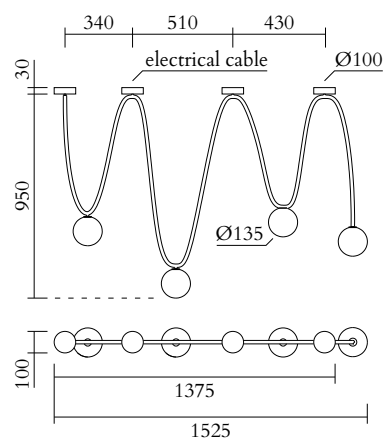

Sizes in mm. Flat attachments available under request. Variations in colour and size are available for some collections, please contact Areti for more details.

Our collections are hand made and made to order, small irregularities in shape or surface will occur, they are inherent to the hand made process and should not be seen as flaws. For detailed information on any products: contact@atelierareti.com