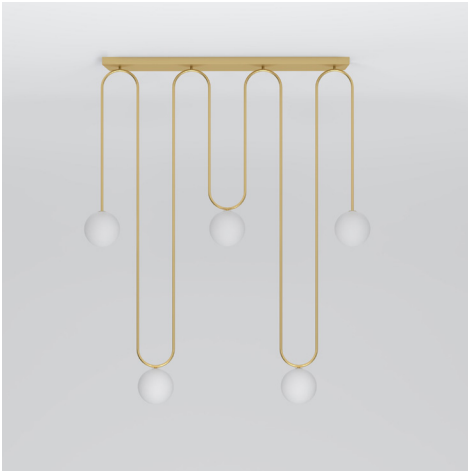

ATELIER ARETI

PRODUCT

Motive 422
Ceiling light / Long

MATERIALS AND COLOUR OPTIONS

Brushed brass; powder coated metal; white glass

VERSIONS

Brushed brass structure	422OL-C01-BR01
Black structure	422OL-C01-ME01
White structure	422OL-C01-ME02
Coloured structure	422OL-C01-ME03

MADE IN

Germany

Single ceiling roses

Sizes in mm. Flat attachments available under request. Variations in colour and size are available for some collections, please contact Areti for more details.

Our collections are hand made and made to order, small irregularities in shape or surface will occur, they are inherent to the hand made process and should not be seen as flaws. For detailed information on any products: contact@atelierareti.com

ATELIER ARETI

Single ceiling plates

Long ceiling rose

Long ceiling plate

ATELIER ARETI

PRODUCT

Motive 422

Ceiling light / Short

MATERIALS AND COLOUR OPTIONS

Brushed brass; powder coated metal; white glass

VERSIONS

Brushed brass structure	422OL-C02-BR01
Black structure	422OL-C02-ME01
White structure	422OL-C02-ME02
Coloured structure	422OL-C02-ME03