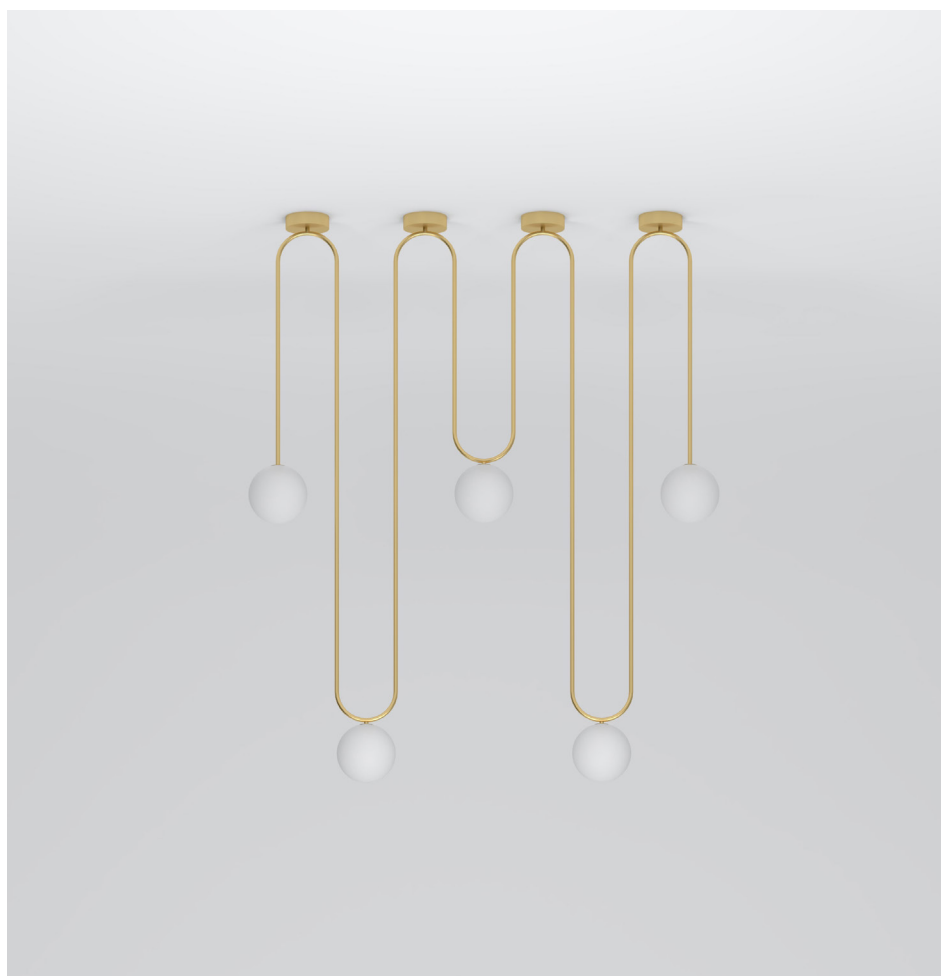

ATELIER ARETI

PRODUCT

Motive 422
Ceiling light / Long

MATERIALS AND COLOUR OPTIONS

Brushed brass; powder coated metal; white glass

VERSIONS

Brushed brass structure	422OL-C01-BR01
Black structure	422OL-C01-ME01
White structure	422OL-C01-ME02
Coloured structure	422OL-C01-ME03

TECHNICAL DETAILS

5 x G9 LED 5W max
110-230V
IP20
Light bulbs not included

NOTE

The product is available with single ceiling roses, single ceiling plates, long ceiling rose or long ceiling plate, please see figures below

MADE IN

Germany

Single ceiling roses