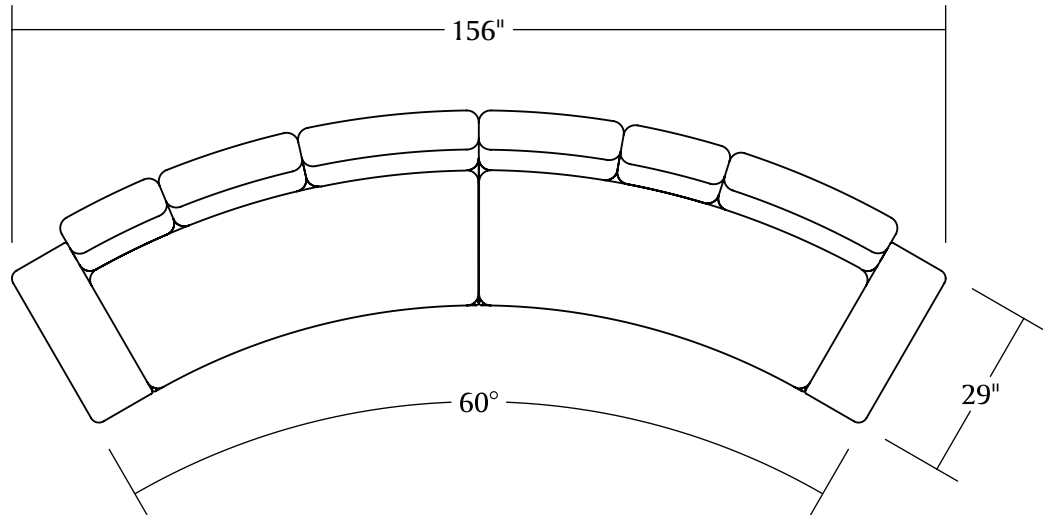

MATERIA

NITA

MATERIA

NITA-ARC

CONFIGURATIONS:

Arced Sofa, Straight Sofa (8', 9', 10' or custom lengths)

LEAD TIME:

Approx 8 weeks from fabric receipt

DIMENSIONS:

Overall Width: 13' Arc Length: 14' Overall Depth: 32"

Overall Height: 18 $\frac{1}{4}$ " Seat Overall Depth: 24"

Seat Overall Height: 33

MATERIALS:

Feet: blackened steel

Upholstery: C.O.M

YARDAGE:

35 yards solid; inquire regarding yardage for print

ORIGIN:

Made in New York of domestic and foreign materials

YEAR:

2020

CUSTOMIZATIONS AVAILABLE UPON REQUEST

MATERIA

NITA-STRAIGHT

CONFIGURATIONS:

Arced Sofa, Straight Sofa (8', 9', 10' or custom lengths)

LEAD TIME:

Approx 8 weeks from fabric receipt

DIMENSIONS:

Overall Width: 8', 9' or 10' Overall Depth: 32"
Seat Overall Height: 18 1/4" Seat Overall Depth: 22 1/2"
Overall Height: 33" Leg Height: 7 1/4"