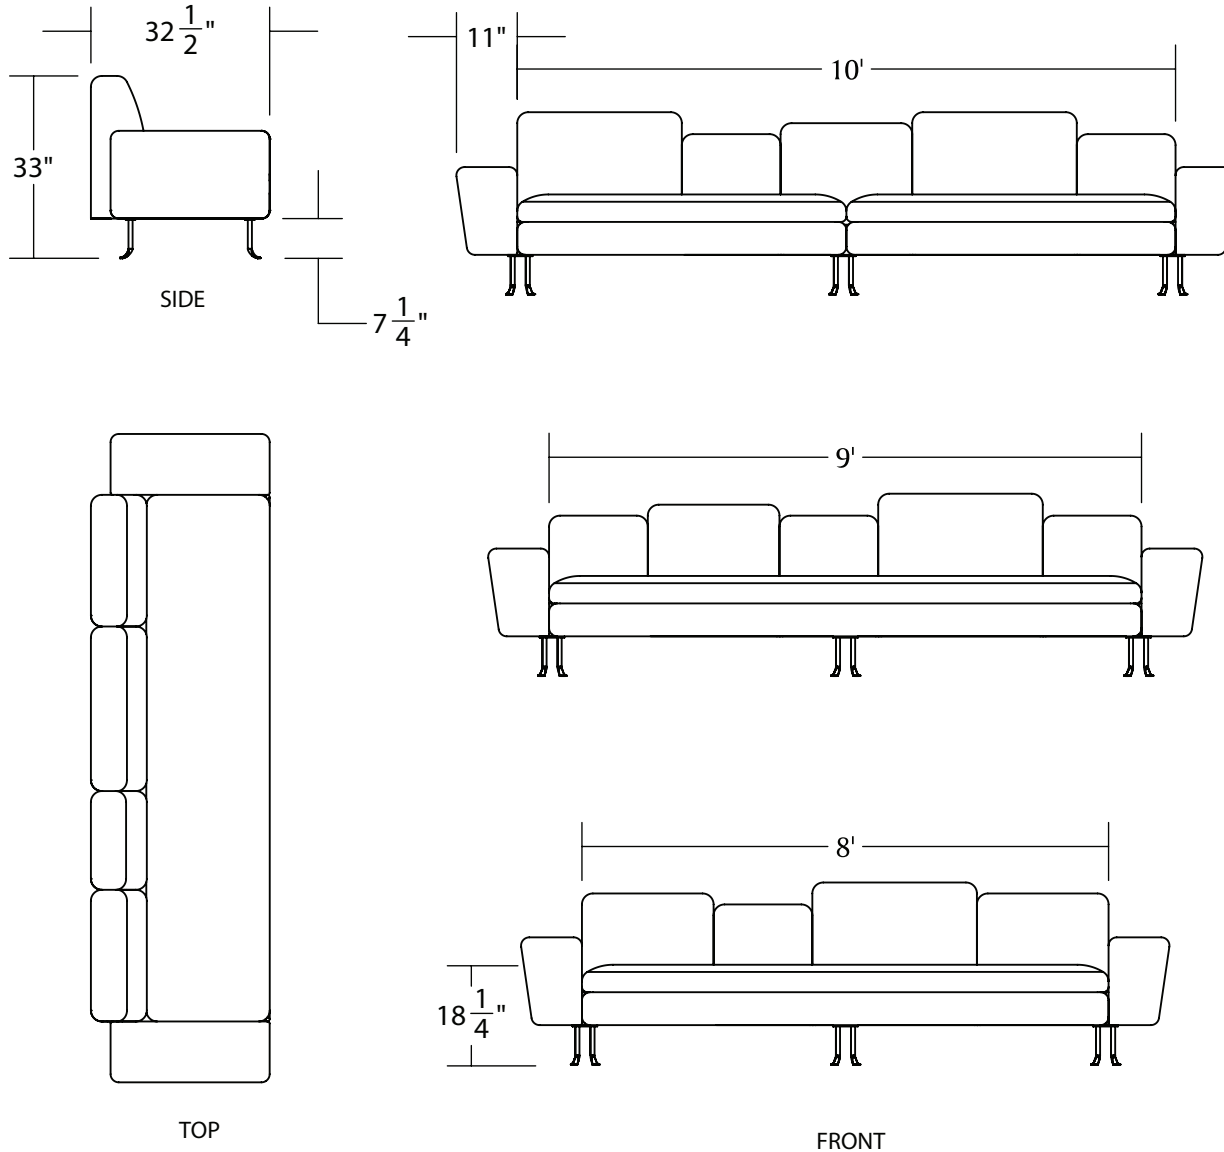

MATERIA

NITA-STRAIGHT

CONFIGURATIONS:

Arced Sofa, Straight Sofa (8', 9', 10' or custom lengths)

LEAD TIME:

Approx 8 weeks from fabric receipt

DIMENSIONS:

Overall Width: 8', 9' or 10' Overall Depth: 32"
Seat Overall Height: 18 1/4" Seat Overall Depth: 22 1/2"
Overall Height: 33" Leg Height: 7 1/4"

MATERIALS:

Feet: blackened steel
Upholstery: C.O.M

YARDAGE:

TBD based on width selected

ORIGIN:

Made in New York of domestic and foreign materials

YEAR:

2020

CUSTOMIZATIONS AVAILABLE UPON REQUEST