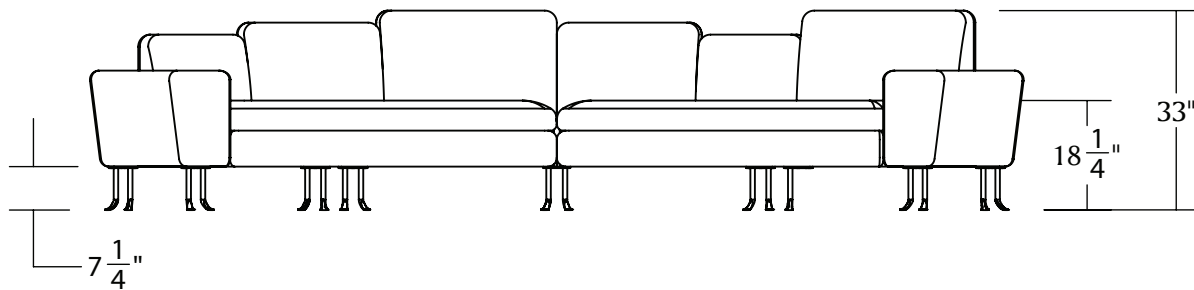

MATERIA

NITA

MATERIA

NITA-ARC

CONFIGURATIONS:

Arced Sofa, Straight Sofa (8', 9', 10' or custom lengths)

LEAD TIME:

Approx 8 weeks from fabric receipt

DIMENSIONS:

Overall Width: 13' Arc Length: 14' Overall Depth: 32"

Overall Height: 18 $\frac{1}{4}$ " Seat Overall Depth: 24"

Seat Overall Height: 33

MATERIALS:

Feet: blackened steel

Upholstery: C.O.M

YARDAGE:

CONFIGURATIONS:

Arced Sofa, Straight Sofa (8', 9', 10' or custom lengths)

LEAD TIME:

Approx 8 weeks from fabric receipt

DIMENSIONS:

Overall Width: 8', 9' or 10' Overall Depth: 32"
Seat Overall Height: 18 1/4" Seat Overall Depth: 22 1/2"
Overall Height: 33" Leg Height: 7 1/4"