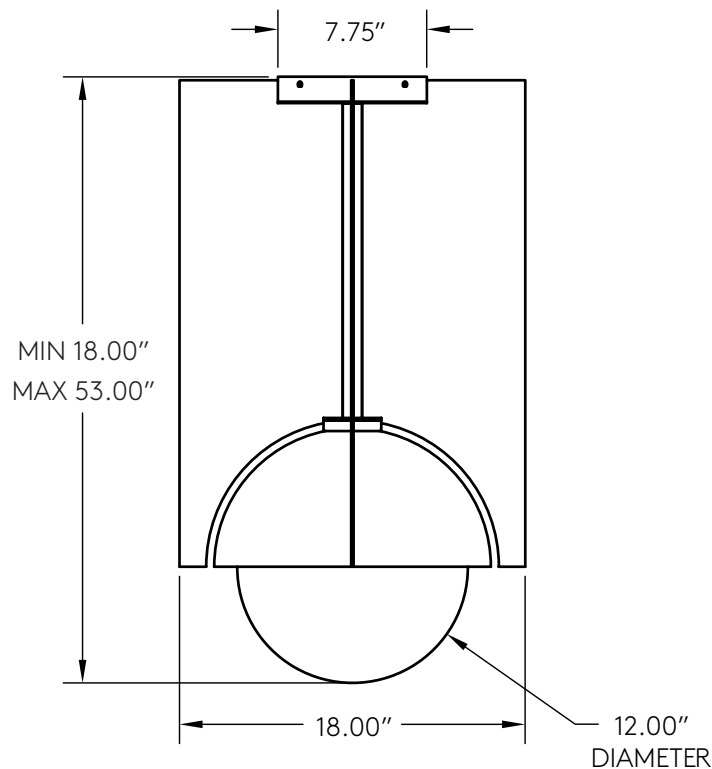

North 12

Shown in **Brushed Nickel** with a **Frosted Solid Glass Light Disc** and **12" Diameter Globe**

INFO@CKSCOLLECTIVE.COM
WWW.CKSCOLLECTIVE.COM

North 12

AVAILABLE OPTIONS	DIMENSIONS	LAMPING & INFORMATION
Base..... Brass Pewter Matte Black Matte White Premium 1 Aged Brass August Brass Black Brass Aged Pewter Premium 2..... Brushed Nickel Two-Tone Finish Glass Globe Clear Glass Disc..... Clear Frosted Temperature 2400K 2700K 3000K	Canopy Diameter 7.75" Globe Diameter 12.00" Width..... 18.00" Minimum Height..... 18.00" Maximum Height..... 53.00" Weight >33 lbs	18 watt led 150 watt total incandescent 1500 Lumen Onboard Driver and LED Module LED life of 50,000 hours 27 years of normal use 110V-277V compatible UL listing file #E505276 Product is made to order Compatible with LED Dimmer Switches Rated for Damp Locations Custom abilities and options available. Please inquire sales@riloh.com