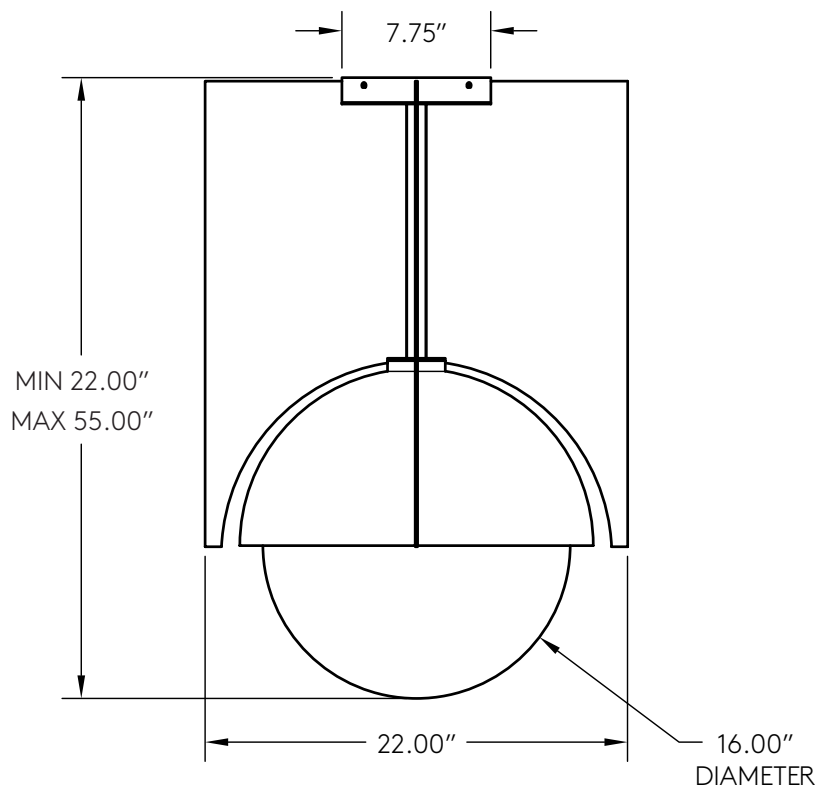

North 16

Shown in **Brass** with a **Frosted Solid Glass Light Disc** and **16" Diameter Globe**

INFO@CKSCOLLECTIVE.COM
WWW.CKSCOLLECTIVE.COM

North 16

AVAILABLE OPTIONS	DIMENSIONS	LAMPING & INFORMATION
<p>Base..... Brass Pewter Matte Black Matte White</p> <p>Premium 1 Aged Brass August Brass Black Brass Aged Pewter</p> <p>Premium 2..... Brushed Nickel Two-Tone Finish</p> <p>Glass Globe Clear</p> <p>Glass Disc..... Clear Frosted</p> <p>Temperature 2400K 2700K 3000K</p>	<p>Canopy Diameter 7.75" Globe Diameter 16.00" Width..... 22.00" Minimum Height..... 22.00" Maximum Height..... 55.00"</p> <p>Weight >49 lbs</p> <p>WARNING: HEAVY Heavy mounting screws must be attached to building frame structure</p>	<p>18 watt led 150 watt total incandescent 1500 Lumen Onboard Driver and LED Module LED life of 50,000 hours 27 years of normal use 110V-277V compatible</p> <p>UL listing file #E505276 Product is made to order Compatible with LED Dimmer Switches Rated for Damp Locations</p> <p>Custom abilities and options available. Please inquire sales@riloh.com</p>