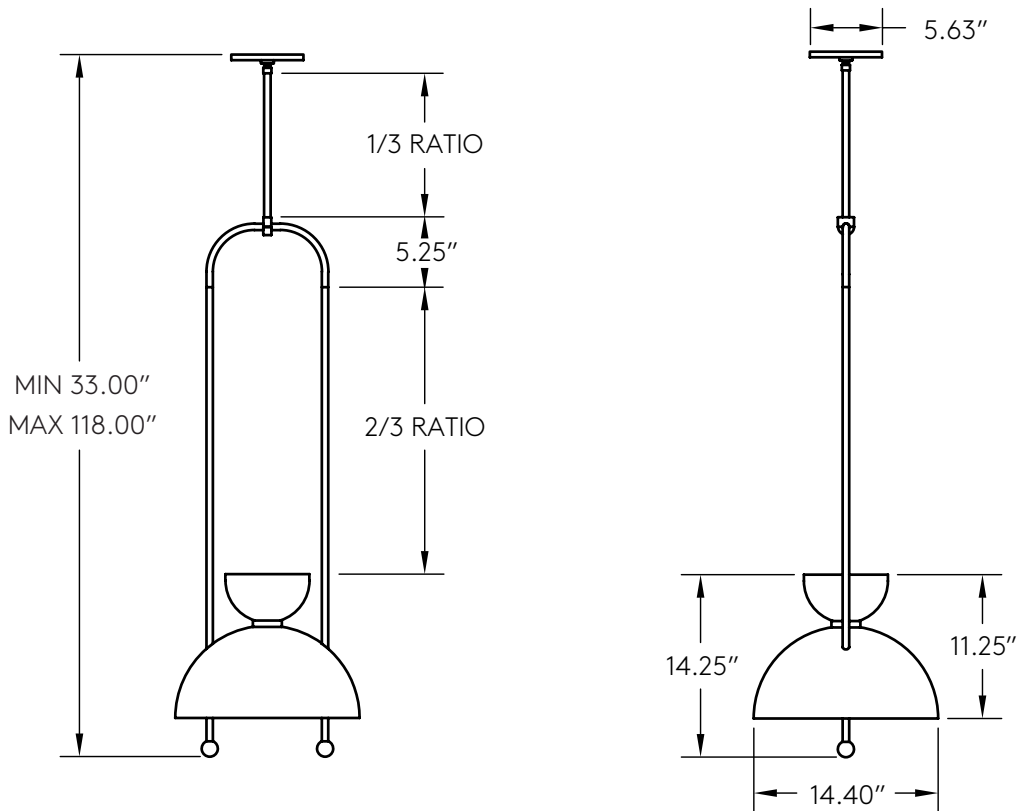

Novo 14

Shown in **Matte White** with a **Clear Solid Glass Light Disc** and **14.4" Diameter Brass Bell**

INFO@CKSCOLLECTIVE.COM
WWW.CKSCOLLECTIVE.COM

Novo 14

AVAILABLE OPTIONS	DIMENSIONS	LAMPING & INFORMATION
Base Brass Pewter Matte Black Matte White Premium 1 Aged Brass Aged Pewter Black Brass Premium 2 Brushed Nickel Two-Tone Finish Glass Disc Clear Frosted Temperature 2400K 2700K 3000K	Canopy Diameter 5.625" Width..... 14.40" Body Height 14.25" Minimum Height..... 33.00" Maximum Height..... 118.00" Weight 22 lbs	18 watt led 150 watt total incandescent 1500 Lumen Onboard Driver and LED Module LED life of 50,000 hours 27 years of normal use 110V-277V compatible UL listing file #E505276 Product is made to order Compatible with LED Dimmer Switches Rated for Damp Locations Custom abilities and options available. Please inquire sales@riloh.com