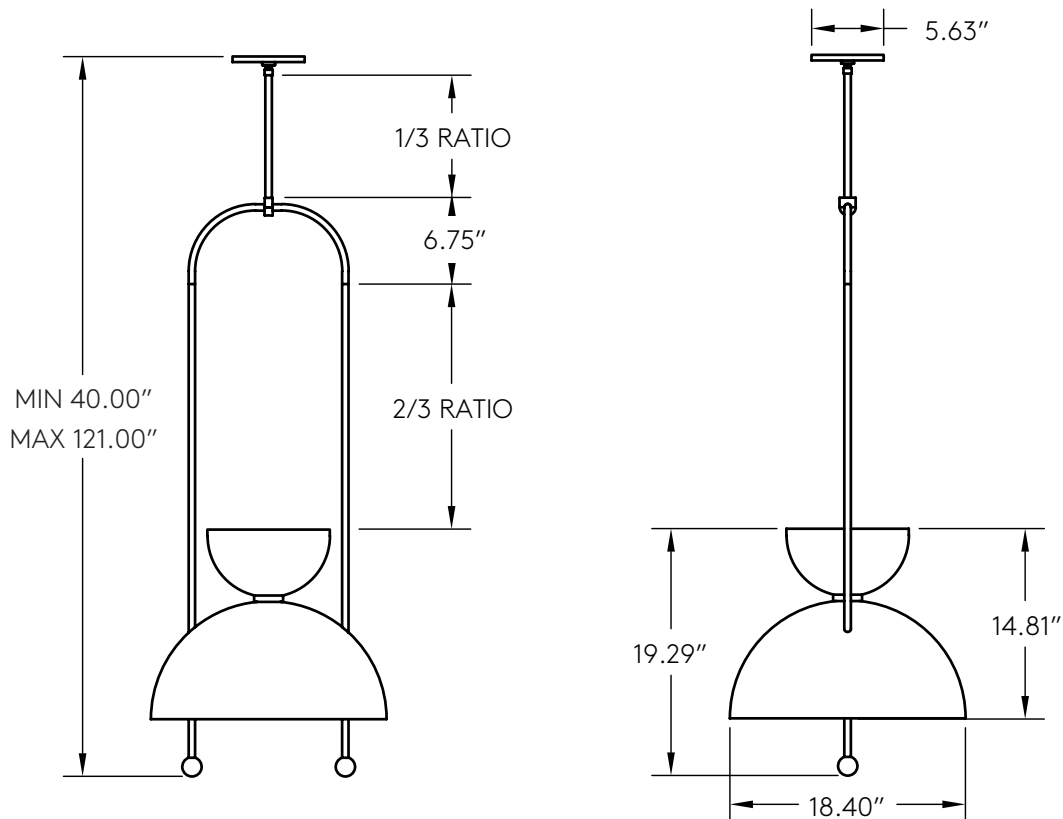

Novo 18

Shown in **Aged Brass** with a **Frosted Solid Glass Light Disc** and **18.4" Diameter Brass Bell**

Novo 18

AVAILABLE OPTIONS	DIMENSIONS	LAMPING & INFORMATION
Base Brass Pewter Matte Black Matte White Premium 1 Aged Brass Aged Pewter Black Brass Premium 2 Brushed Nickel Two-Tone Finish Glass Disc Clear Frosted Temperature 2400K 2700K 3000K	Canopy Diameter 5.625" Width..... 18.40" Body Height 19.29" Minimum Height..... 40.00" Maximum Height..... 121.00" Weight 29 lbs	18 watt led 150 watt total incandescent 1500 Lumen Onboard Driver and LED Module LED life of 50,000 hours 27 years of normal use 110V-277V compatible UL listing file #E505276 Product is made to order Compatible with LED Dimmer Switches Rated for Damp Locations Custom abilities and options available. Please inquire sales@riloh.com