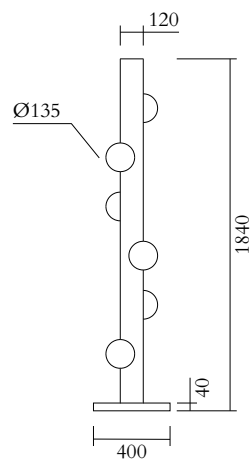

ATELIER ARETI

PRODUCT

Oyster 439
Floor light

MATERIALS AND COLOUR OPTIONS

Wood; white glass

VERSIONS

Light wood structure 439OL-F01-WO01
Dark wood structure 439OL-F01-WO02

TECHNICAL DETAILS

6 x G9 LED 5W max
110-230V IP20
Light bulbs not included

CABLE LENGTH

2,00 m

MADE IN

Germany

Sizes in mm. Flat attachments available under request. Variations in colour and size are available for some collections, please contact Areti for more details.