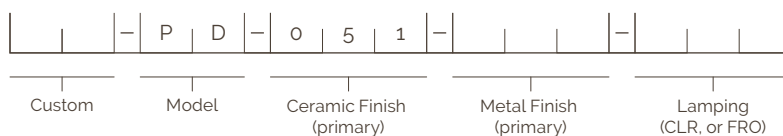

Lawrence Pendant Long

Incandescent

Collection	Lawrence	Mounting	4in Octagon Box
Number	PD-051	Canopy or Backplate	5in / 130mm
Product	Pendant Long	Certifications	UL
Appx. Dimenstions	H: 59in / 1500mm W: 8in / 205mm	Lamping	E12 G16.5 Stretch Fillament LED
Weight	8 lbs / 3.6 kgs	Lamping Spec	4.5w / 500lm / 2700k
Materials	Brass, Aluminum, Terracotta, Glass	Dimming	See compatability list for details
Finishes	Available in any Pax brass & ceramic finish		

Standard down rod is 35" / 890mm and can be cut to length on-site, longer custom length available.

SKU Key Legend available at paxlighting.com/finishes

Specifications

SKU Legend

XX-	XX-XXX	XXX-	XXX-	XXX-	XXX-	XXX-	X
Custom	Model	Ceramic Finish (primary)	Ceramic Finish (accent)	Metal Finish (primary)	Metal Finish (accent)	Lamping	Wiring
CU	SC	Verde Lichen (VDL)	Verde Lichen (VDL)	Antique White (ANW)	Antique White (ANW)	FRO	H
	CF	Azure Lichen (AZL)	Azure Lichen (AZL)	Brushed Brass (BRB)	Brushed Brass (BRB)	CLR	L
	TB	Ivory Lichen (IVL)	Ivory Lichen (IVL)	Light Aged Brass (LAB)	Light Aged Brass (LAB)		
	PD	Chocolate Lichen (CHL)	Chocolate Lichen (CHL)	Dark Aged Brass (DAB)	Dark Aged Brass (DAB)		
	FL	Verde Matte (VDM)	Verde Matte (VDM)	Brushed Nickel (BRN)	Brushed Nickel (BRN)		
		Azure Matte (AZM)	Azure Matte (AZM)				
		Chocolate Matte (CHM)	Chocolate Matte (CHM)				

Incandescent Base Lamp Specs

Frosted Bulb (FRO) / Clear Bulb (CLR)

Type	Stretch Filament LED
Watts Each	4.5
Lumens Each	500
Color Temperature	2700K
Life Expectancy	3 yrs, 25,000 hours

(FRO) / (CLR) Dimmer Compatability