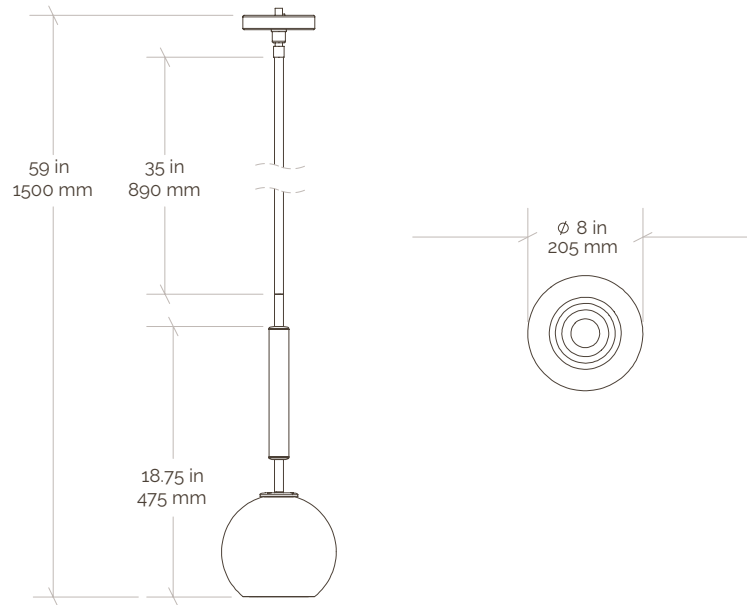

Lawrence Pendant Long

Incandescent

Collection	Lawrence	Mounting	4in Octagon Box
Number	PD-051	Canopy or Backplate	5in / 130mm
Product	Pendant Long	Certifications	UL
Appx. Dimenstions	H: 59in / 1500mm W: 8in / 205mm	Lamping	E12 G16.5 Stretch Fillament LED
Weight	8 lbs / 3.6 kgs	Lamping Spec	4.5w / 500lm / 2700k
Materials	Brass, Aluminum, Terracotta, Glass	Dimming	See compatability list for details
Finishes	Available in any Pax brass & ceramic finish		

Standard down rod is 35" / 890mm and can be cut to length on-site, longer custom length available.

SKU Key Legend available at paxlighting.com/finishes

Specifications

SKU Legend

XX-	XX-XXX	XXX-	XXX-	XXX-	XXX-	XXX-	X
Custom	Model	Ceramic Finish (primary)	Ceramic Finish (accent)	Metal Finish (primary)	Metal Finish (accent)	Lamping	Wiring
CU	SC	Verde Lichen (VDL)	Verde Lichen (VDL)	Antique White (ANW)	Antique White (ANW)	FRO	H
	CF	Azure Lichen (AZL)	Azure Lichen (AZL)	Brushed Brass (BRB)	Brushed Brass (BRB)	CLR	L
	TB	Ivory Lichen (IVL)	Ivory Lichen (IVL)	Light Aged Brass (LAB)	Light Aged Brass (LAB)		
	PD	Chocolate Lichen (CHL)	Chocolate Lichen (CHL)	Dark Aged Brass (DAB)	Dark Aged Brass (DAB)		
	FL	Verde Matte (VDM)	Verde Matte (VDM)	Brushed Nickel (BRN)	Brushed Nickel (BRN)		
		Azure Matte (AZM)	Azure Matte (AZM)				
		Chocolate Matte (CHM)	Chocolate Matte (CHM)				

Incandescent Base Lamp Specs

Frosted Bulb (FRO) / Clear Bulb (CLR)

Type	Stretch Filament LED
Watts Each	4.5
Lumens Each	500
Color Temperature	2700K
Life Expectancy	3 yrs, 25,000 hours

(FRO) / (CLR) Dimmer Compatability