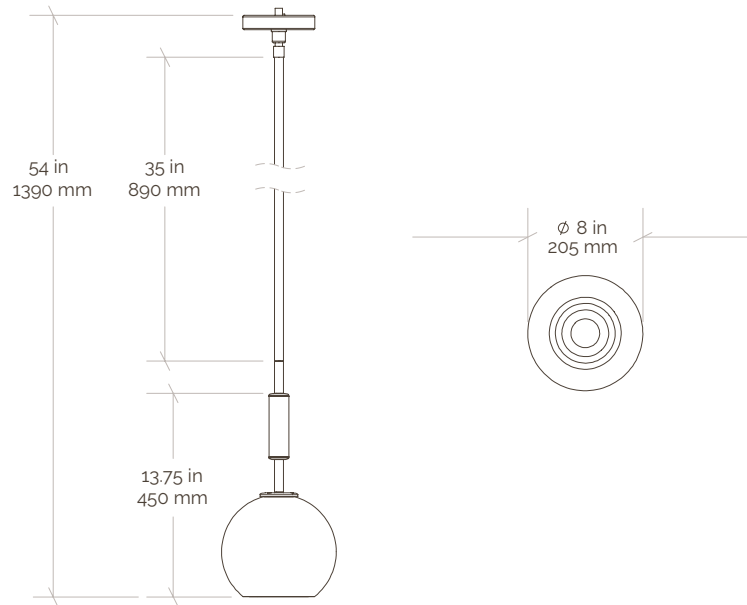

Lawrence Pendant Short

Incandescent

Collection	Lawrence	Mounting	4in Octagon Box
Number	PD-052	Canopy or Backplate	5in / 130mm
Product	Pendant Short	Certifications	UL
Appx. Dimenstions	H: 54.75in / 1390mm W: 8in / 205mm	Lamping	E12 G16.5 Stretch Fillament LED
Weight	8 lbs / 3.6 kgs	Lamping Spec	4.5w / 500lm / 2700k
Materials	Brass, Aluminum, Terracotta, Glass	Dimming	See compatability list for details
Finishes	Available in any Pax brass & ceramic finish		

Standard down rod is 35" / 890mm and can be cut to length on-site, longer custom length available.

SKU Key Legend available at paxlighting.com/finishes

Specifications

SKU Legend

XX-	XX-XXX	XXX-	XXX-	XXX-	XXX-	XXX-	X
Custom	Model	Ceramic Finish (primary)	Ceramic Finish (accent)	Metal Finish (primary)	Metal Finish (accent)	Lamping	Wiring
CU	SC	Verde Lichen (VDL)	Verde Lichen (VDL)	Antique White (ANW)	Antique White (ANW)	FRO	H
	CF	Azure Lichen (AZL)	Azure Lichen (AZL)	Brushed Brass (BRB)	Brushed Brass (BRB)	CLR	L
	TB	Ivory Lichen (IVL)	Ivory Lichen (IVL)	Light Aged Brass (LAB)	Light Aged Brass (LAB)		
	PD	Chocolate Lichen (CHL)	Chocolate Lichen (CHL)	Dark Aged Brass (DAB)	Dark Aged Brass (DAB)		
	FL	Verde Matte (VDM)	Verde Matte (VDM)	Brushed Nickel (BRN)	Brushed Nickel (BRN)		
		Azure Matte (AZM)	Azure Matte (AZM)				
		Chocolate Matte (CHM)	Chocolate Matte (CHM)				

Incandescent Base Lamp Specs

Frosted Bulb (FRO) / Clear Bulb (CLR)

Type	Stretch Filament LED
Watts Each	4.5
Lumens Each	500
Color Temperature	2700K
Life Expectancy	3 yrs, 25,000 hours

(FRO) / (CLR) Dimmer Compatability