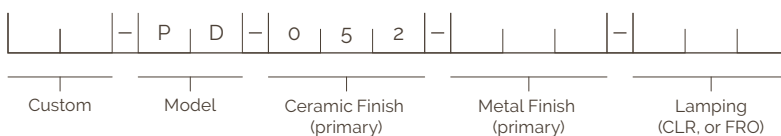

Lawrence Pendant Short

Incandescent

Collection	Lawrence	Mounting	4in Octagon Box
Number	PD-052	Canopy or Backplate	5in / 130mm
Product	Pendant Short	Certifications	UL
Appx. Dimenstions	H: 54.75in / 1390mm W: 8in / 205mm	Lamping	E12 G16.5 Stretch Fillament LED
Weight	8 lbs / 3.6 kgs	Lamping Spec	4.5w / 500lm / 2700k
Materials	Brass, Aluminum, Terracotta, Glass	Dimming	See compatability list for details
Finishes	Available in any Pax brass & ceramic finish		

Standard down rod is 35" / 890mm and can be cut to length on-site, longer custom length available.

SKU Key Legend available at paxlighting.com/finishes

Specifications

SKU Legend

XX-	XX-XXX	XXX-	XXX-	XXX-	XXX-	XXX-	X
Custom	Model	Ceramic Finish (primary)	Ceramic Finish (accent)	Metal Finish (primary)	Metal Finish (accent)	Lamping	Wiring
CU	SC	Verde Lichen (VDL)	Verde Lichen (VDL)	Antique White (ANW)	Antique White (ANW)	FRO	H
	CF	Azure Lichen (AZL)	Azure Lichen (AZL)	Brushed Brass (BRB)	Brushed Brass (BRB)	CLR	L
	TB	Ivory Lichen (IVL)	Ivory Lichen (IVL)	Light Aged Brass (LAB)	Light Aged Brass (LAB)		
	PD	Chocolate Lichen (CHL)	Chocolate Lichen (CHL)	Dark Aged Brass (DAB)	Dark Aged Brass (DAB)		
	FL	Verde Matte (VDM)	Verde Matte (VDM)	Brushed Nickel (BRN)	Brushed Nickel (BRN)		
		Azure Matte (AZM)	Azure Matte (AZM)				
		Chocolate Matte (CHM)	Chocolate Matte (CHM)				

Incandescent Base Lamp Specs

Frosted Bulb (FRO) / Clear Bulb (CLR)

Type	Stretch Filament LED
Watts Each	4.5
Lumens Each	500
Color Temperature	2700K
Life Expectancy	3 yrs, 25,000 hours

(FRO) / (CLR) Dimmer Compatability