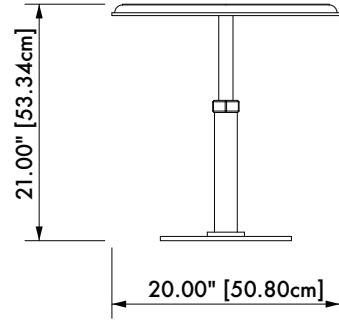

GABRIEL SCOTT

EST. 2012

PEDESTAL

Round Side Table

in Blackened Steel, Satin Copper & Silver Wave

Nesting together or free-standing, the Pedestal Table is the perfect accent side piece for any space. The classic bistro-inspired silhouette showcases fine attention to detail with Gabriel Scott's signature contrasting hardware at the Pedestal base offering full adjustability to its height.

The Pedestal Table features a marble top with soft, rounded contours and is available in round, square, and hexagon shapes, as well as a variety of sizes.

All Gabriel Scott pieces are handmade in Canada.

D 20.00" [50.80cm]

SPECIFICATIONS

Standard Finishes:

Metal: Blackened Steel, Satin Nickel,
Satin Brass or Satin Copper

Marble: Grigio Carnico, Silver Wave or Bianca Gioia

Specifications:

Dimensions: 20" D x 11" - 21" H

51 cm D x 28 cm - 54 cm H
(Height Adjustable)

Weight: 73 lbs / 33 kg

Standard lead time: 12 - 14 weeks

Custom finishes available upon inquiry.

Made and assembled in Canada.

STANDARD FINISHES

Metal:

Blackened Steel -
Base/ Hardware