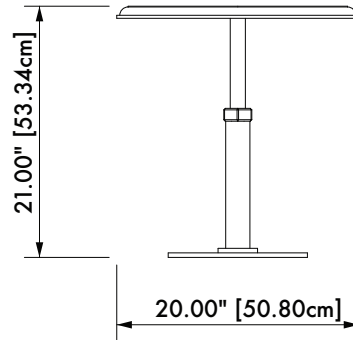

SPECIFICATIONS

Standard Finishes:

Metal: Blackened Steel, Satin Nickel,
Satin Brass or Satin Copper

Marble: Grigio Carnico, Silver Wave or Bianca Gioia

Specifications:

Dimensions: 20" D x 11" - 21" H

51 cm D x 28 cm - 54 cm H
(Height Adjustable)

Weight: 73 lbs / 33 kg

Standard lead time: 12 - 14 weeks

Custom finishes available upon inquiry.

Made and assembled in Canada.

STANDARD FINISHES

Metal:

Marble: