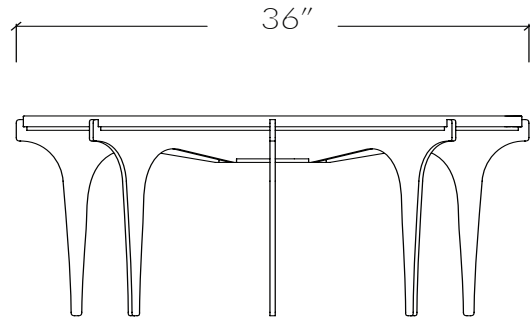

SPECIFICATIONS

Standard Finishes:

Metal: Blackened Steel, Satin Nickel,
Satin Brass or Satin Copper

Marble: Grigio Carnico, Silver Wave or Bianca Gioia

Specifications:

Dimensions: 36" D x 17" H

91.5 cm D x 43 cm H

Weight: 150 lbs / 68 kg

Standard lead time: 12 - 14 weeks

Custom finishes available upon inquiry.

Made and assembled in Canada.

STANDARD FINISHES

Metal:

Marble: