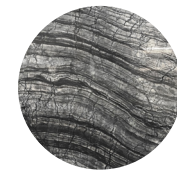

Through its reinterpretation of a classic geometric aesthetic, the Prong offers a dynamic interplay of round contours intersecting with long delicate legs. Base and hardware finishes available in black steel, brass, copper, and nickel.

Blackened Steel -
Base/Hardware

Satin Nickel -
Base/Hardware

Satin Brass -
Base/Hardware

Satin Copper -
Base/Hardware

Marble:

Grigio Carnico -
Black Marble

Silver Wave -
Silver Marble

Bianca Gioia -
White Marble