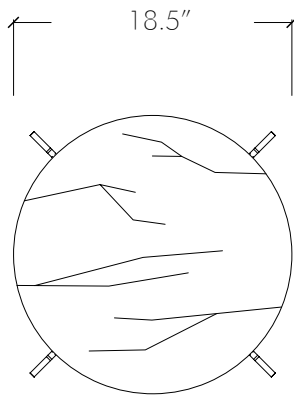

SPECIFICATIONS

Standard Finishes:

Metal: Blackened Steel, Satin Nickel, Satin Brass or Satin Copper

Marble: Grigio Carnico, Silver Wave or Bianca Gioia

Specifications:

Dimensions: 18.5" D x 21.5" H

47 cm D x 55 cm H

Marble Top: 0.75" / 1.9 cm

Weight: 41 lbs / 18.6 kg

Standard lead time: 12 - 14 weeks

Custom finishes available upon inquiry.

Made and assembled in Canada.

STANDARD FINISHES

Metal:

Marble: