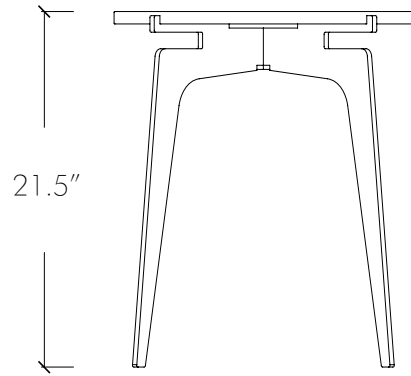

SPECIFICATIONS

Standard Finishes:

Metal: Blackened Steel, Satin Nickel, Satin Brass or Satin Copper

Marble: Grigio Carnico, Silver Wave or Bianca Gioia

Specifications:

Dimensions: 18.5" D x 21.5" H

47 cm D x 55 cm H

Marble Top: 0.75" / 1.9 cm

Weight: 41 lbs / 18.6 kg

Standard lead time: 12 - 14 weeks

Custom finishes available upon inquiry.

Made and assembled in Canada.

STANDARD FINISHES

Metal:

Marble: