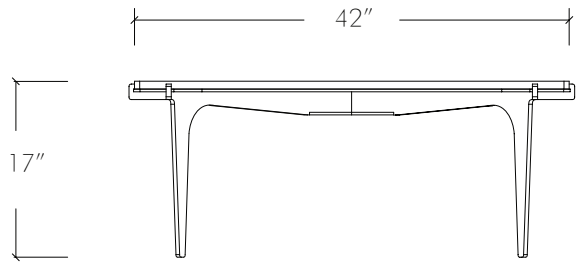

SPECIFICATIONS

Standard Finishes:

Metal: Blackened Steel, Satin Nickel,
Satin Brass or Satin Copper

Marble: Grigio Carnico, Silver Wave or Bianca Gioia

Specifications:

Dimensions: 42" x 42" x 17" H

107 cm x 107 cm x 43 cm H

Weight: 198 lbs / 90 kg

Standard lead time: 12 - 14 weeks

Custom finishes available upon inquiry.

Made and assembled in Canada.

STANDARD FINISHES

Metal:

Marble: