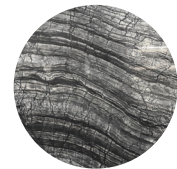

Through its reinterpretation of a classic geometric aesthetic, the Prong offers a dynamic interplay of round contours intersecting with long delicate legs. Base and hardware finishes available in black steel, brass, copper, and nickel.

Blackened Steel -
Base/Hardware

Satin Nickel -
Base/Hardware

Satin Brass -
Base/Hardware

Satin Copper -
Base/Hardware

Marble:

Grigio Carnico -
Black Marble

Silver Wave -
Silver Marble

Bianca Gioia -
White Marble