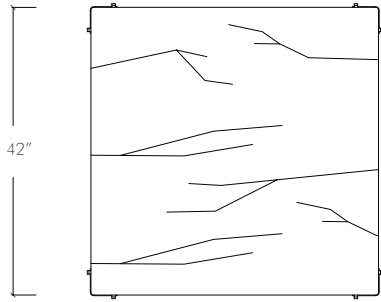

SPECIFICATIONS

Standard Finishes:

Metal: Blackened Steel, Satin Nickel,
Satin Brass or Satin Copper

Marble: Grigio Carnico, Silver Wave or Bianca Gioia

Specifications:

Dimensions: 42" x 42" x 17" H

107 cm x 107 cm x 43 cm H

Weight: 198 lbs / 90 kg

Standard lead time: 12 - 14 weeks

Custom finishes available upon inquiry.

Made and assembled in Canada.

STANDARD FINISHES

Metal:

Marble: