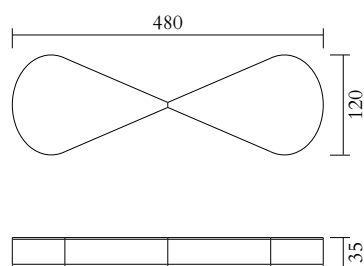

## MADE IN

Germany

Sizes in mm. Flat attachments available under request. Variations in colour and size are available for some collections, please contact Areti for more details.

Our collections are hand made and made to order, small irregularities in shape or surface will occur, they are inherent to the hand made process and should not be seen as flaws. For detailed information on any products: [contact@atelierareti.com](mailto:contact@atelierareti.com)