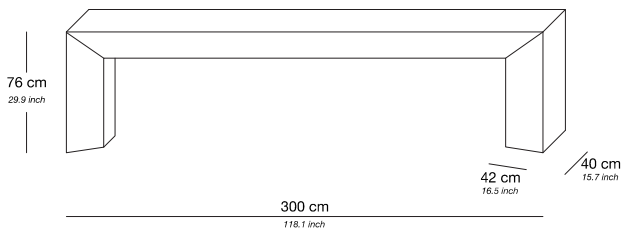

Base / Feet / Finish	Note
Oak veneer	-
High gloss	-
Metallic lacquer	-
Macassar / zebrano black veneer	-
Marble	upon request

Console 300