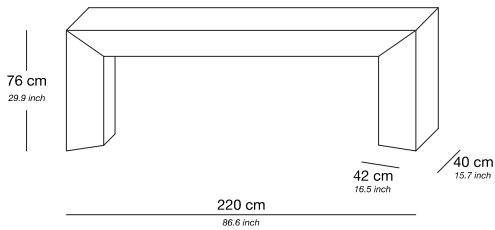

Console 220