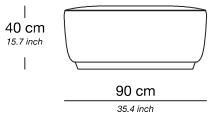

PENINSULA

ERIC KUSTER®
METROPOLITAN LUXURY

PENINSULA

PRODUCT INFORMATION - OTTOMAN

Frame	Plywood seat frame
Seat cushion(s)	Webbed seat
Cover	Fixed upholstery in fabric or leather
Base	Matte brass

Ottoman 90