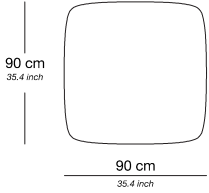

PENINSULA

ERIC KUSTER®
METROPOLITAN LUXURY

PENINSULA

PRODUCT INFORMATION - OTTOMAN

Frame	Plywood seat frame
Seat cushion(s)	Webbed seat
Cover	Fixed upholstery in fabric or leather
Base	Matte brass

Ottoman 90