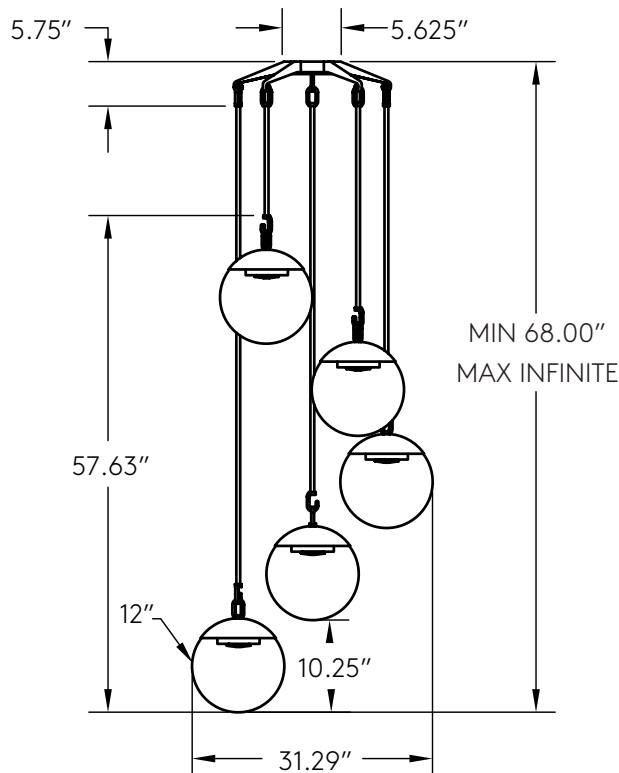

Penta 12

Shown in **Black Brass** with **Clear Solid Glass Light Discs** and **12" Diameter Globes**

INFO@CKSCOLLECTIVE.COM
WWW.CKSCOLLECTIVE.COM

Penta 12

AVAILABLE OPTIONS	DIMENSIONS	LAMPING & INFORMATION
Base..... Brass Pewter Matte Black Matte White Premium 1 Aged Brass August Brass Black Brass Aged Pewter Premium 2..... Brushed Nickel Two-Tone Finish Glass Globes..... Clear Glass Discs Clear Frosted Temperature 2400K 2700K 3000K	Canopy Diameter 5.625" Globe Diameter 12.00" Width..... 31.29" Minimum Height..... 68.00" Maximum Height..... Infinite Weight 63 lbs <div style="background-color: black; color: white; padding: 5px; text-align: center;"> WARNING: HEAVY Heavy mounting screws must be attached to building frame structure </div>	90 watt led 750 watt total incandescent 1500 Lumen Onboard Driver and LED Module LED life of 50,000 hours 27 years of normal use 110V-277V compatible UL listing file #E505276 Product is made to order Compatible with LED Dimmer Switches Rated for Damp Locations Custom abilities and options available. Please inquire sales@riloh.com