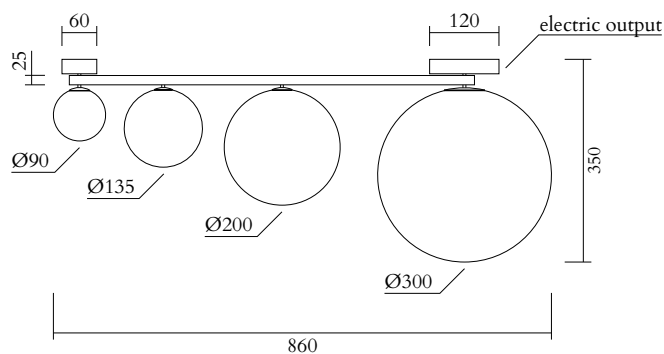

Globe Ø90: 1 x G9 LED 5W max

Globe Ø135: 1 x G9 LED 5W max

Globe Ø200: 1 x E27 LED 10W max (US: E26)

Globe Ø300: 1 x E27 LED 10W max (US: E26)

110-230V

IP20

Light bulbs not included

MADE IN

Germany

Sizes in mm. Flat attachments available under request. Variations in colour and size are available for some collections, please contact Areti for more details.

Our collections are hand made and made to order, small irregularities in shape or surface will occur, they are inherent to the hand made process and should not be seen as flaws. For detailed information on any products: contact@atelierareti.com