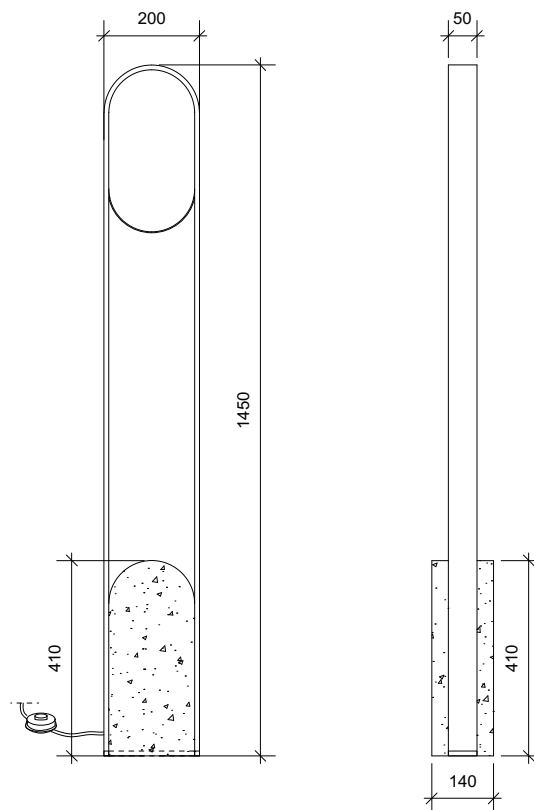

SQUARE IN CIRCLE  
S T U D I O

## PILL – FLOOR LAMP

REF FL 026

A minimal floor lamp with a rounded block marble base. Brushed brass bands curve around the light source and base gracefully by joining both elements together. The elliptical opaque glass diffuser is attached to both sides, giving an open, ambient light to the room.

### FINISH:

Brushed brass/ black marble/ white frosted glass inner shade  
(Other finishes available)

WATTAGE: 9W

VOLTAGE: 230V

### DIMENSION :

Height	1450mm	57"
Width	200mm	7.8"
Depth	140mm	5.5"

COLOUR : 3000K (warm white)

NET WEIGHT: 22.2kg 49lb

INFO@CKSCollective.COM

WWW.CKSCollective.COM