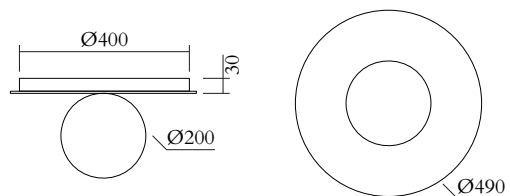

ATELIER ARETI

PRODUCT

Plate and sphere 173
Ceiling light / Option 1 / Small

MATERIALS AND COLOUR OPTIONS

Polished brass; white glass

VERSIONS

Polished brass disc 173OL-C02-BR01

TECHNICAL DETAILS

1 x E27 LED 10W max (US: E26)

110-230V

IP20

Light bulb not included

WEIGHT

15 kg

MADE IN

Germany

Sizes in mm. Flat attachments available only under request. Variations in colour and size are available for some collections, please contact Areti for more details.

Our collections are hand made and made to order, small irregularities in shape or surface will occur, they are inherent to the hand made process and should not be seen as flaws. For detailed information on any products: contact@atelierareti.com