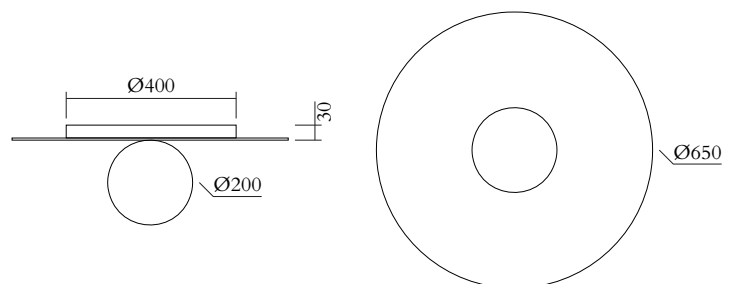

ATELIER ARETI

PRODUCT

Plate and sphere 173
Ceiling light / Option 1 / Large

MATERIALS AND COLOUR OPTIONS

Polished brass; white glass

VERSIONS

Polished brass disc 173OL-C01-BR01

TECHNICAL DETAILS

1 x E27 LED 10W max (US: E26)

110-230V

IP20

Light bulb not included

WEIGHT

15 kg

MADE IN

Germany

Sizes in mm. Flat attachments available only under request. Variations in colour and size are available for some collections, please contact Areti for more details.

Our collections are hand made and made to order, small irregularities in shape or surface will occur, they are inherent to the hand made process and should not be seen as flaws. For detailed information on any products: contact@atelierareti.com