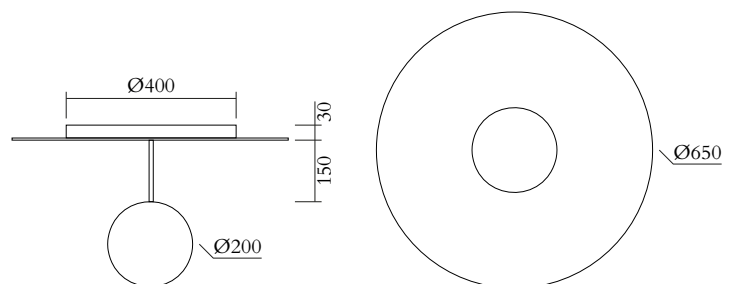

ATELIER ARETI

PRODUCT

Plate and sphere 173

Ceiling light / Option 2 / Large plate with tube

MATERIALS AND COLOUR OPTIONS

Polished brass; white glass

VERSIONS

Polished brass disc 173OL-C03-BR01

TECHNICAL DETAILS

1 x E27 LED 10W max (US: E26)

110-230V

IP20

Light bulb not included

WEIGHT

15 kg

MADE IN

Germany

Sizes in mm. Flat attachments available only under request. Variations in colour and size are available for some collections, please contact Areti for more details.

Our collections are hand made and made to order, small irregularities in shape or surface will occur, they are inherent to the hand made process and should not be seen as flaws. For detailed information on any products: contact@atelierareti.com