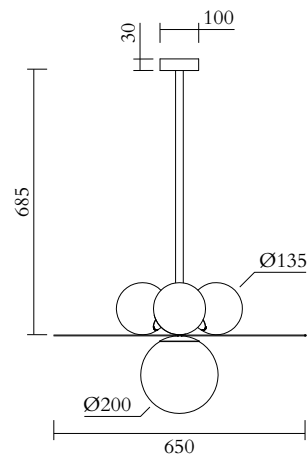

Globes Ø135: 3 x G9 LED 5W max

Globe Ø200: 1 x E27 LED 10W max (US: E26)

110-230V

IP20

Light bulbs not included

WEIGHT

16 kg

MADE IN

ATELIER ARETI

PRODUCT

Plate and spheres 403
Pendant light / Horizontal

MATERIALS AND COLOUR OPTIONS

Brushed brass; white glass

VERSIONS

Brushed brass structure 403OL-P02-BR01

TECHNICAL DETAILS

Germany

Sizes in mm. Flat attachments available under request. Variations in colour and size are available for some collections, please contact Areti for more details.

Our collections are hand made and made to order, small irregularities in shape or surface will occur, they are inherent to the hand made process and should not be seen as flaws. For detailed information on any products: contact@atelierareti.com