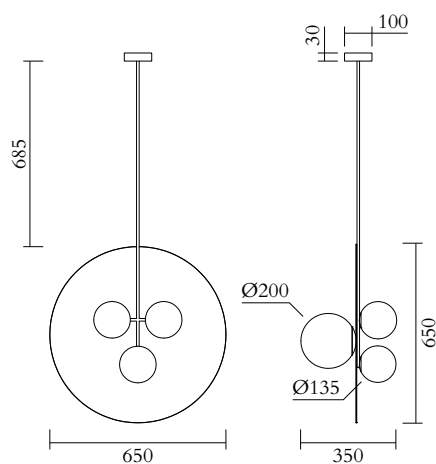

Globes Ø135: 3 x G9 LED 5W max

Globe Ø200: 1 x E27 LED 10W max (US: E26)

110-230V

IP20

Light bulbs not included

WEIGHT

16 kg

MADE IN

Germany

Sizes in mm. Flat attachments available under request. Variations in colour and size are available for some collections, please contact Areti for more details.

Our collections are hand made and made to order, small irregularities in shape or surface will occur, they are inherent to the hand made process and should not be seen as flaws. For detailed information on any products: contact@atelierareti.com